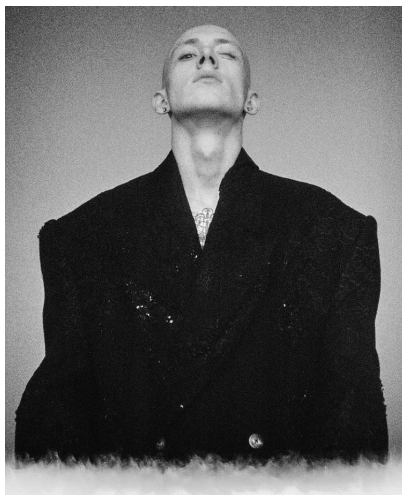

# GAVIN TERRELL

HEIGHT 6' 2" (188CM) COLLAR 14½" SUIT 36" (92CM) WAIST 31" (79CM) SLEEVE 34" (86CM) INSEAM 33" SHOES 12US HAIR  
SHAVED EYES BLUE