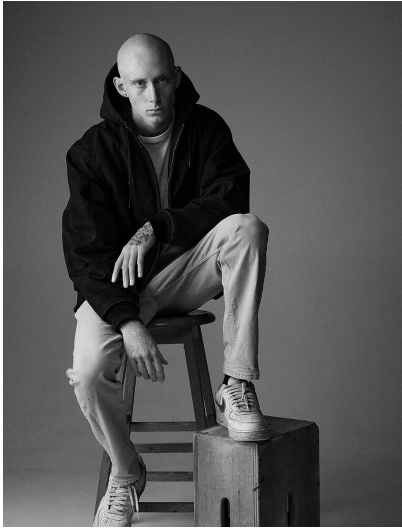

# GAVIN TERRELL

HEIGHT 6' 2" (188CM) COLLAR 14½" SUIT 36" (92CM) WAIST 31" (79CM) SLEEVE 34" (86CM) INSEAM 33" SHOES 12US HAIR  
SHAVED EYES BLUE