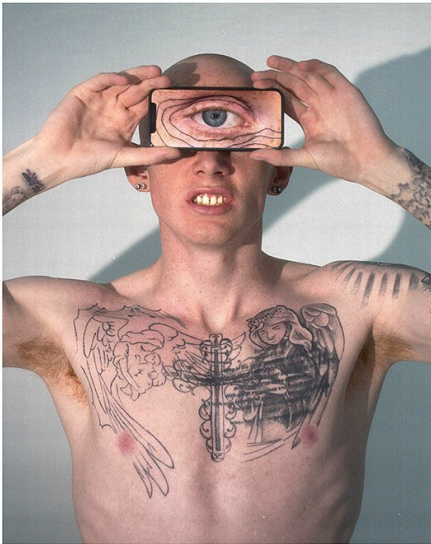

# GAVIN TERRELL

HEIGHT 6' 2" (188CM) COLLAR 14½" SUIT 36" (92CM) WAIST 31" (79CM) SLEEVE 34"  
(86CM) INSEAM 33" SHOES 12US HAIR SHAVED EYES BLUE