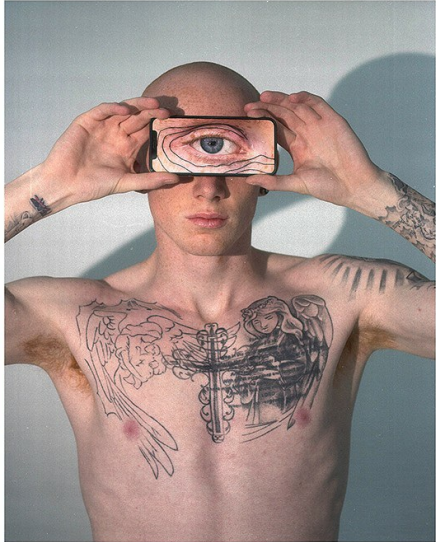

# GAVIN TERRELL

HEIGHT 6' 2" (188CM) COLLAR 14½" SUIT 36" (92CM) WAIST 31" (79CM) SLEEVE 34"  
(86CM) INSEAM 33" SHOES 12US HAIR SHAVED EYES BLUE