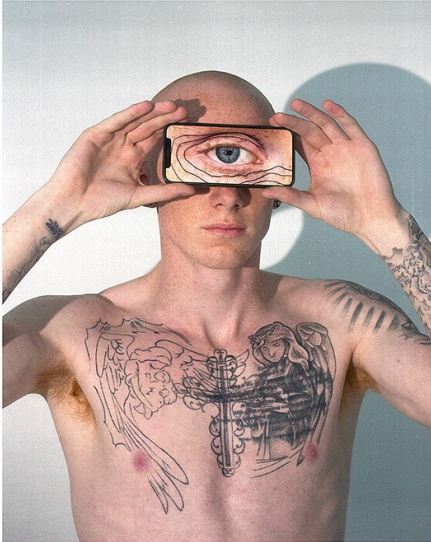

# GAVIN TERRELL

HEIGHT 6' 2" (188CM) COLLAR 14½" SUIT 36" (92CM) WAIST 31" (79CM) SLEEVE 34"  
(86CM) INSEAM 33" SHOES 12US HAIR SHAVED EYES BLUE