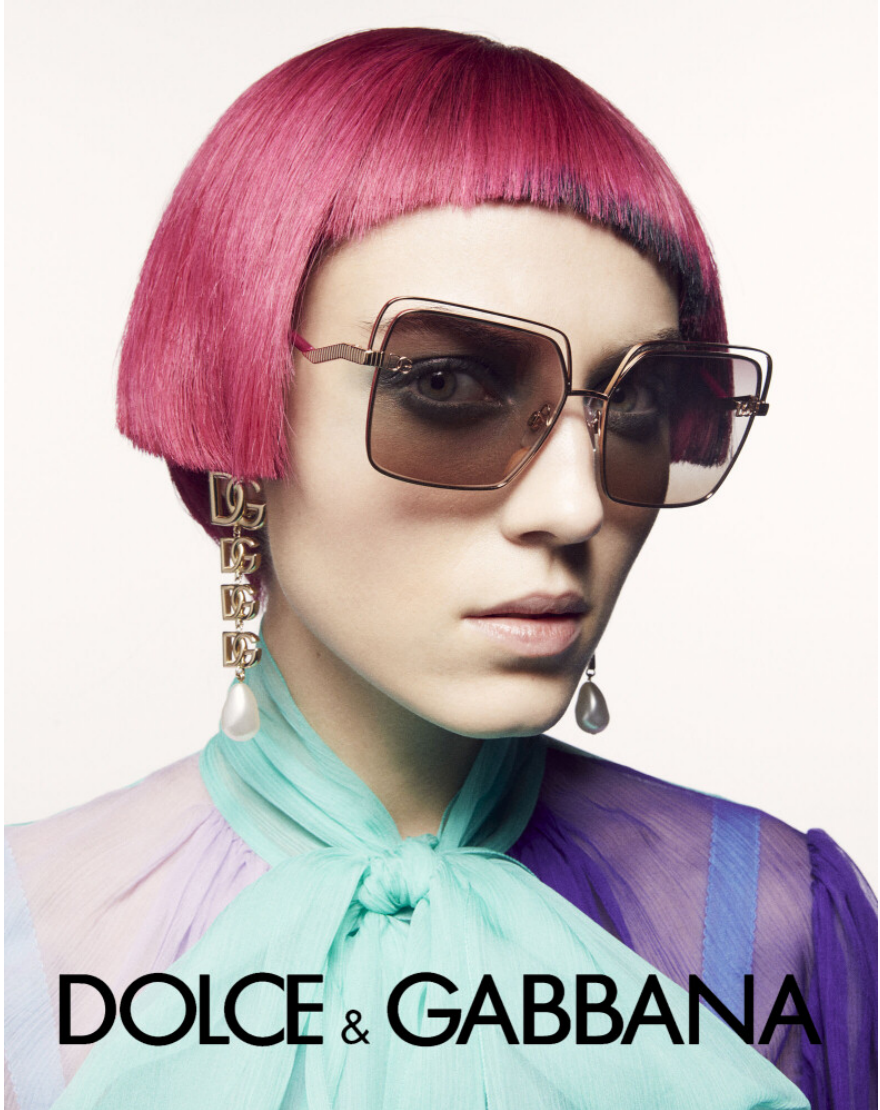

CARA

HEIGHT 5' 10½" (179CM) BUST 30B WAIST 23½" (60CM) HIPS 35" (88.5CM) DRESS 2-4US
(32-34EUR) SHOES 7US HAIR DARK BROWN EYES GREEN

DOLCE & GABBANA