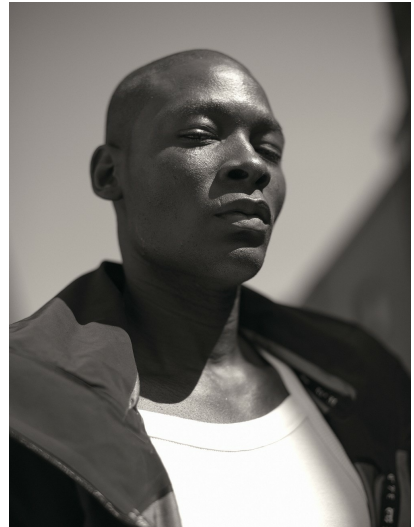

DAMMY OMOTAYO

HEIGHT 6' 2" (188CM) COLLAR 14½" SUIT 40" (101CM) WAIST 29½" (75CM) SLEEVE 32" (81CM) INSEAM 34" SHOES 11 US HAIR BLACK EYES BROWN

DAMMY OMOTAYO

HEIGHT 6' 2" (188CM) COLLAR 14½" SUIT 40" (101CM) WAIST 29½" (75CM) SLEEVE 32" (81CM) INSEAM 34" SHOES 11US HAIR BLACK EYES BROWN

DAMMY OMOTAYO

HEIGHT 6' 2" (188CM) COLLAR 14½" SUIT 40" (101CM) WAIST 29½" (75CM) SLEEVE 32" (81CM) INSEAM 34" SHOES 11US HAIR BLACK EYES BROWN

DAMMY OMOTAYO

HEIGHT 6' 2" (188CM) COLLAR 14½" SUIT 40" (101CM) WAIST 29½" (75CM) SLEEVE 32" (81CM) INSEAM 34" SHOES 11 US HAIR
BLACK EYES BROWN