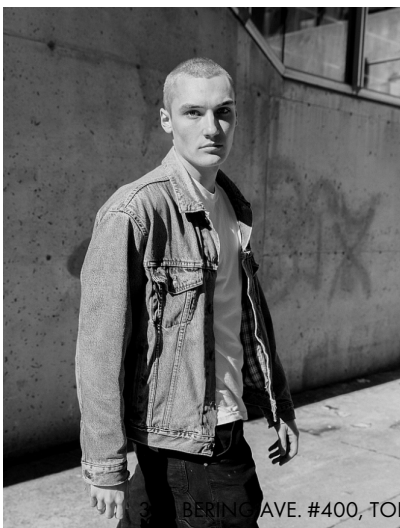

ERIC CALDWELL

HEIGHT 6' 1" (185CM) COLLAR 15" SUIT 38" (96.5CM) WAIST 30" (76.5CM) SLEEVE 32" (81CM) INSEAM 34" SHOES 10½US
HAIR BROWN EYES GREEN

ERIC CALDWELL

HEIGHT 6' 1" (185CM) COLLAR 15" SUIT 38" (96.5CM) WAIST 30" (76.5CM) SLEEVE 32" (81CM) INSEAM 34" SHOES 10½US
HAIR BROWN EYES GREEN