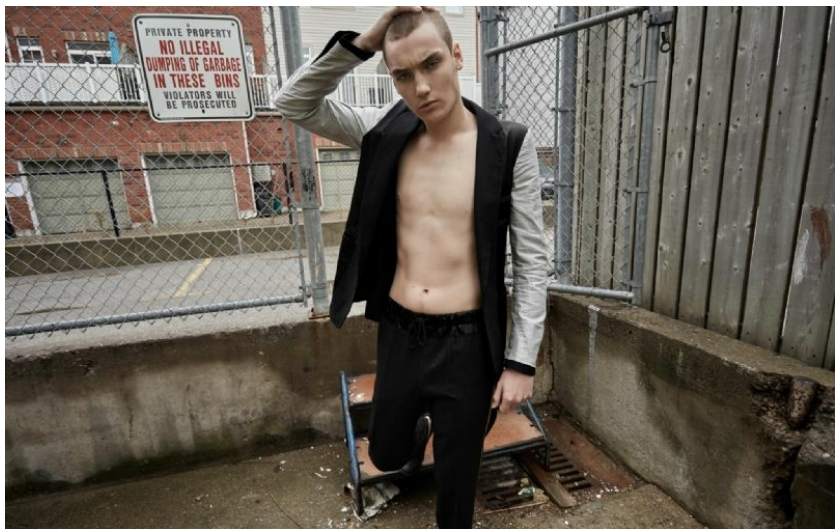

ERIC CALDWELL

HEIGHT 6' 1" (185CM) COLLAR 15" SUIT 38" (96.5CM) WAIST 30" (76.5CM) SLEEVE 32" (81CM) INSEAM 34" SHOES 10½US
HAIR BROWN EYES GREEN

ERIC CALDWELL

HEIGHT 6' 1" (185CM) COLLAR 15" SUIT 38" (96.5CM) WAIST 30" (76.5CM) SLEEVE 32" (81CM) INSEAM 34" SHOES 10½US
HAIR BROWN EYES GREEN