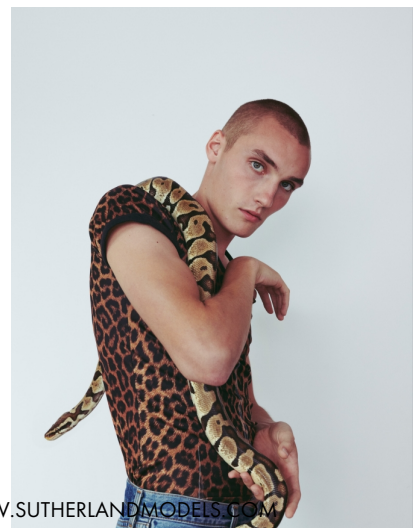

ERIC CALDWELL

HEIGHT 6' 1" (185CM) COLLAR 15" SUIT 38" (96.5CM) WAIST 30" (76.5CM) SLEEVE 32" (81CM) INSEAM 34" SHOES 10½US
HAIR BROWN EYES GREEN

ERIC CALDWELL

HEIGHT 6' 1" (185CM) COLLAR 15" SUIT 38" (96.5CM) WAIST 30" (76.5CM) SLEEVE 32" (81CM) INSEAM 34" SHOES 10½US
HAIR BROWN EYES GREEN