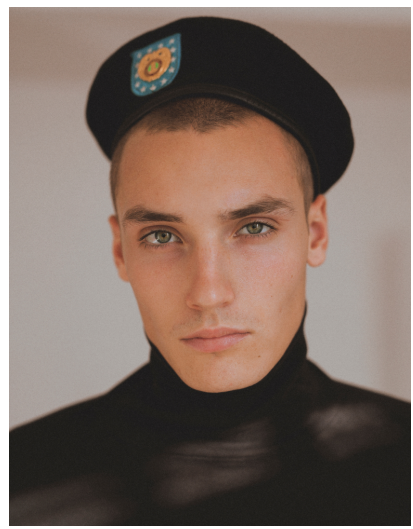

ERIC CALDWELL

HEIGHT 6' 1" (185CM) COLLAR 15" SUIT 38" (96.5CM) WAIST 30" (76.5CM) SLEEVE 32" (81CM) INSEAM 34" SHOES 10½US
HAIR BROWN EYES GREEN

ERIC CALDWELL

HEIGHT 6' 1" (185CM) COLLAR 15" SUIT 38" (96.5CM) WAIST 30" (76.5CM) SLEEVE 32" (81CM) INSEAM 34" SHOES 10½US
HAIR BROWN EYES GREEN