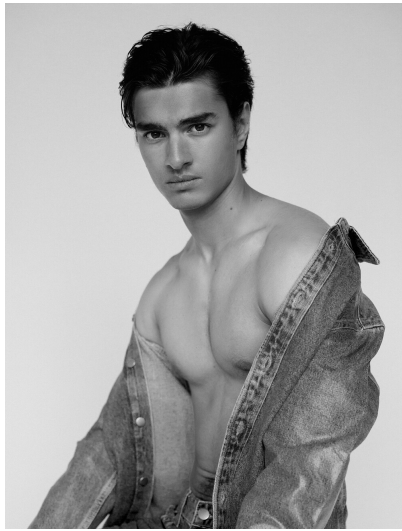

CHARLIE DOWNER

HEIGHT 6' 2" (187.5CM) COLLAR 15" SUIT 38" (96.5CM) WAIST 30" (76.5CM) SLEEVE 34" (86CM) INSEAM 33" SHOES 10US
HAIR DARK BROWN EYES GREEN

CHARLIE DOWNER

HEIGHT 6' 2" (187.5CM) COLLAR 15" SUIT 38" (96.5CM) WAIST 30" (76.5CM) SLEEVE 34" (86CM) INSEAM 33" SHOES 10US
HAIR DARK BROWN EYES GREEN

CHARLIE DOWNER

HEIGHT 6' 2" (187.5CM) COLLAR 15" SUIT 38" (96.5CM) WAIST 30" (76.5CM) SLEEVE 34" (86CM) INSEAM 33" SHOES 10US
HAIR DARK BROWN EYES GREEN