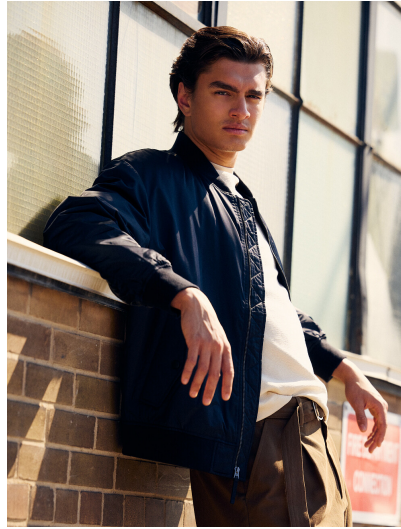

CHARLIE DOWNER

HEIGHT 6' 2" (187.5CM) COLLAR 15" SUIT 38" (96.5CM) WAIST 30" (76.5CM) SLEEVE 34" (86CM) INSEAM 33" SHOES 10US
HAIR DARK BROWN EYES GREEN

CHARLIE DOWNER

HEIGHT 6' 2" (187.5CM) COLLAR 15" SUIT 38" (96.5CM) WAIST 30" (76.5CM) SLEEVE 34" (86CM) INSEAM 33" SHOES 10US
HAIR DARK BROWN EYES GREEN

CHARLIE DOWNER

HEIGHT 6' 2" (187.5CM) COLLAR 15" SUIT 38" (96.5CM) WAIST 30" (76.5CM) SLEEVE 34" (86CM) INSEAM 33" SHOES 10US
HAIR DARK BROWN EYES GREEN