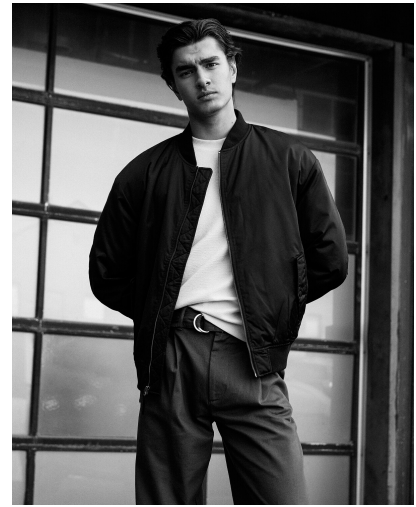

CHARLIE DOWNER

HEIGHT 6' 2" (187.5CM) COLLAR 15" SUIT 38" (96.5CM) WAIST 30" (76.5CM) SLEEVE 34" (86CM) INSEAM 33" SHOES 10US
HAIR DARK BROWN EYES GREEN

CHARLIE DOWNER

HEIGHT 6' 2" (187.5CM) COLLAR 15" SUIT 38" (96.5CM) WAIST 30" (76.5CM) SLEEVE 34" (86CM) INSEAM 33" SHOES 10US
HAIR DARK BROWN EYES GREEN

CHARLIE DOWNER

HEIGHT 6' 2" (187.5CM) COLLAR 15" SUIT 38" (96.5CM) WAIST 30" (76.5CM) SLEEVE 34" (86CM) INSEAM 33" SHOES 10US
HAIR DARK BROWN EYES GREEN