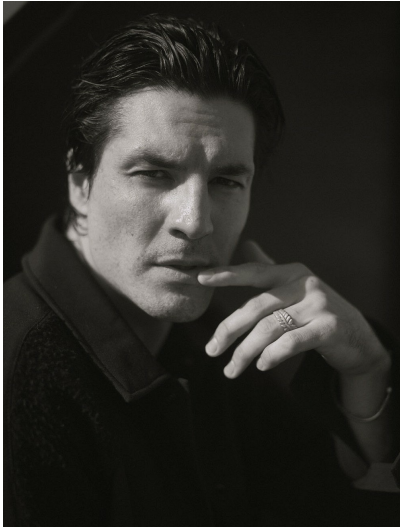

CRAIG STICKLAND - MUSICIAN

HEIGHT 6' 1" (185CM) COLLAR 15½" SUIT 40" (101.5CM) WAIST 32" (81.5CM) SLEEVE 34" (86CM) INSEAM 31" SHOES 10½US
HAIR DARK BROWN EYES HAZEL

CRAIG STICKLAND - MUSICIAN

HEIGHT 6' 1" (185CM) COLLAR 15½" SUIT 40" (101.5CM) WAIST 32" (81.5CM) SLEEVE 34" (86CM) INSEAM 31" SHOES 10½US
HAIR DARK BROWN EYES HAZEL