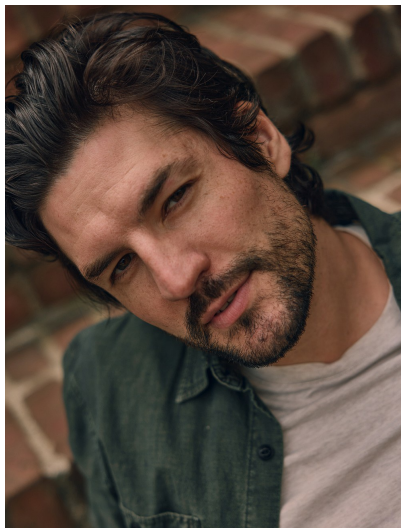

CRAIG STICKLAND - MUSICIAN

HEIGHT 6' 1" (185CM) COLLAR 15½" SUIT 40" (101.5CM) WAIST 32" (81.5CM) SLEEVE 34" (86CM) INSEAM 31" SHOES 10½US
HAIR DARK BROWN EYES HAZEL

CRAIG STICKLAND - MUSICIAN

HEIGHT 6' 1" (185CM) COLLAR 15½" SUIT 40" (101.5CM) WAIST 32" (81.5CM) SLEEVE 34" (86CM) INSEAM 31" SHOES 10½US
HAIR DARK BROWN EYES HAZEL