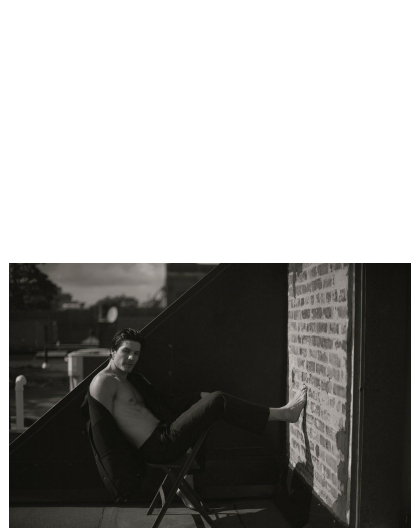

CRAIG STICKLAND - MUSICIAN

HEIGHT 6' 1" (185CM) COLLAR 15½" SUIT 40" (101.5CM) WAIST 32" (81.5CM) SLEEVE 34" (86CM) INSEAM 31" SHOES 10½US
HAIR DARK BROWN EYES HAZEL

CRAIG STICKLAND - MUSICIAN

HEIGHT 6' 1" (185CM) COLLAR 15½" SUIT 40" (101.5CM) WAIST 32" (81.5CM) SLEEVE 34" (86CM) INSEAM 31" SHOES 10½US
HAIR DARK BROWN EYES HAZEL