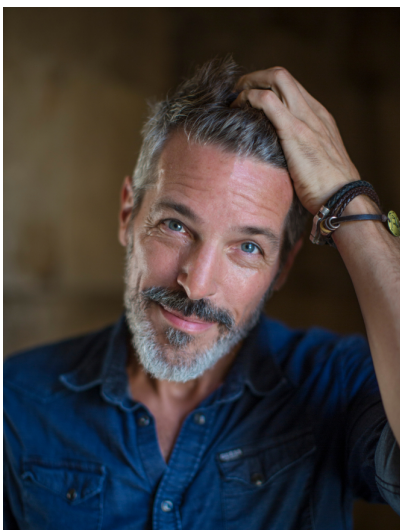

# BILL BELL - MUSICIAN

HEIGHT 6' 2" (188CM) COLLAR 16" SUIT 40" (101.5CM) WAIST 32" (81.5CM) SLEEVE 34" (86CM) INSEAM 34" SHOES 12US HAIR  
SALT & PEPPER EYES BLUE