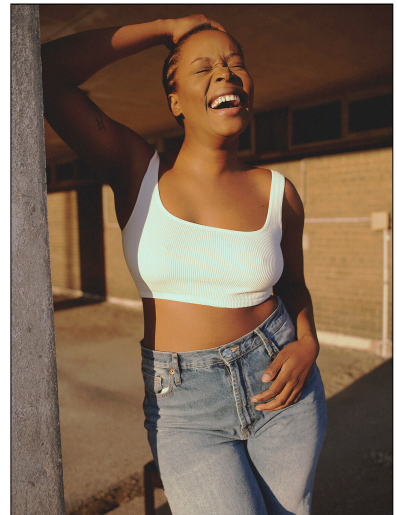

BECCA FREER

HEIGHT 5' 11" (180CM) BUST 36C WAIST 32" (81CM) HIPS 47" (119.5CM) DRESS 12-14US (42-44EUR) SHOES 10US HAIR
BLACK EYES BROWN

BECCA FREER

HEIGHT 5' 11" (180CM) BUST 36C WAIST 32" (81CM) HIPS 47" (119.5CM) DRESS 12-14US (42-44EUR) SHOES 10US HAIR
BLACK EYES BROWN

BECCA FREER

HEIGHT 5' 11" (180CM) BUST 36C WAIST 32" (81CM) HIPS 47" (119.5CM) DRESS 12-14US (42-44EUR) SHOES 10US HAIR
BLACK EYES BROWN