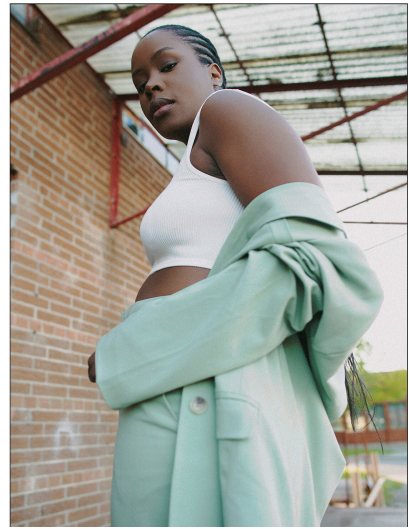

BECCA FREER

HEIGHT 5' 11" (180CM) BUST 36C WAIST 32" (81CM) HIPS 47" (119.5CM) DRESS 12-14US (42-44EUR) SHOES 10US HAIR
BLACK EYES BROWN

BECCA FREER

HEIGHT 5' 11" (180CM) BUST 36C WAIST 32" (81CM) HIPS 47" (119.5CM) DRESS 12-14US (42-44EUR) SHOES 10US HAIR
BLACK EYES BROWN

BECCA FREER

HEIGHT 5' 11" (180CM) BUST 36C WAIST 32" (81CM) HIPS 47" (119.5CM) DRESS 12-14US (42-44EUR) SHOES 10US HAIR
BLACK EYES BROWN