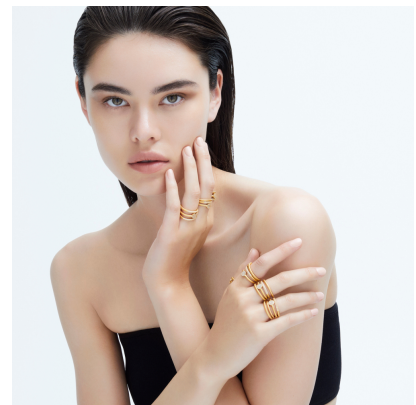

WILLOW ALLEN

HEIGHT 5' 9" (175CM) BUST 32A WAIST 24" (61.5CM) HIPS 34½" (88CM) DRESS 2US (32EUR) SHOES 7½US HAIR BROWN EYES HAZEL

WILLOW ALLEN

HEIGHT 5' 9" (175CM) BUST 32A WAIST 24" (61.5CM) HIPS 34½" (88CM) DRESS 2US (32EUR) SHOES 7½US HAIR BROWN EYES HAZEL

WILLOW ALLEN

HEIGHT 5' 9" (175CM) BUST 32A WAIST 24" (61.5CM) HIPS 34½" (88CM) DRESS 2US (32EUR) SHOES 7½US HAIR BROWN EYES HAZEL