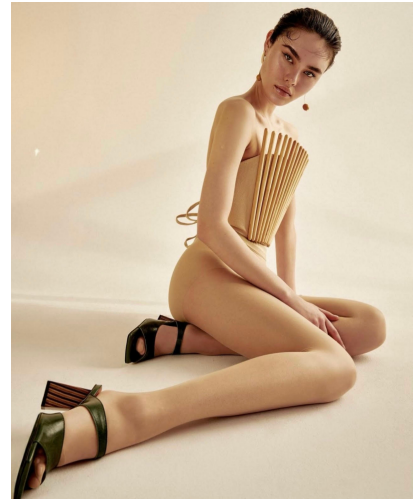

WILLOW ALLEN

HEIGHT 5' 9" (175CM) BUST 32A WAIST 24" (61.5CM) HIPS 34½" (88CM) DRESS 2US (32EUR) SHOES 7½US HAIR BROWN EYES HAZEL

WILLOW ALLEN

HEIGHT 5' 9" (175CM) BUST 32A WAIST 24" (61.5CM) HIPS 34½" (88CM) DRESS 2US (32EUR) SHOES 7½US HAIR BROWN EYES HAZEL

WILLOW ALLEN

HEIGHT 5' 9" (175CM) BUST 32A WAIST 24" (61.5CM) HIPS 34½" (88CM) DRESS 2US (32EUR) SHOES 7½US HAIR BROWN EYES HAZEL