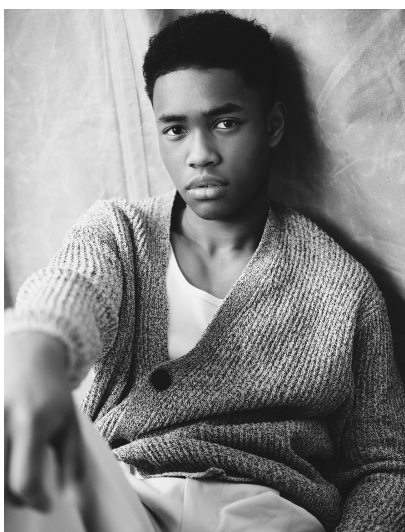

# ISSA ABDOURAHAMANE

HEIGHT 6' 0" (183CM) COLLAR 15" WAIST 31" (78.5CM) HIPS 40" (101.5CM) SLEEVE 29" (74CM) INSEAM 32" SHOES 10 1/2 US  
HAIR BLACK EYES BROWN