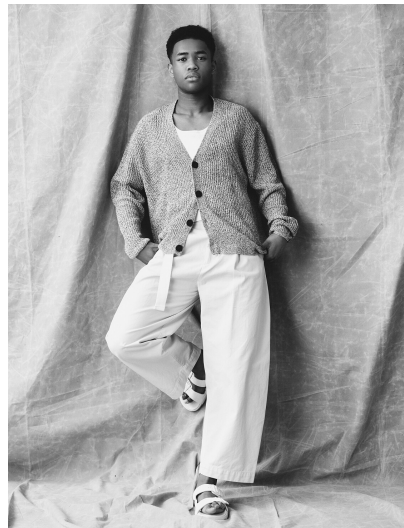

ISSA ABDOURAHAMANE

HEIGHT 6' 0" (183CM) COLLAR 15" WAIST 31" (78.5CM) HIPS 40" (101.5CM) SLEEVE 29" (74CM) INSEAM 32" SHOES 10 1/2 US
HAIR BLACK EYES BROWN

ISSA ABDOURAHAMANE

HEIGHT 6' 0" (183CM) COLLAR 15" WAIST 31" (78.5CM) HIPS 40" (101.5CM) SLEEVE 29" (74CM) INSEAM 32" SHOES 10 1/2 US
HAIR BLACK EYES BROWN