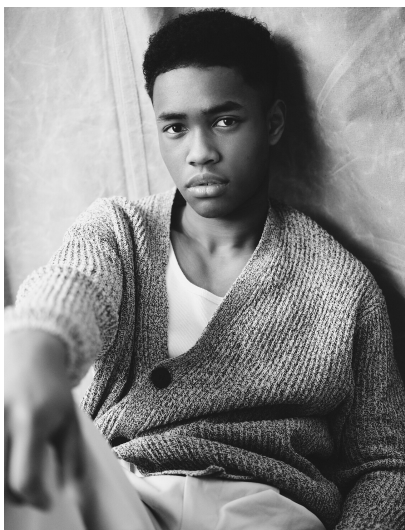

ISSA ABDOURAHAMANE

HEIGHT 6' 0" (183CM) COLLAR 15" WAIST 31" (78.5CM) HIPS 40" (101.5CM) SLEEVE 29" (74CM) INSEAM 32" SHOES 10 1/2 US
HAIR BLACK EYES BROWN

ISSA ABDOURAHAMANE

HEIGHT 6' 0" (183CM) COLLAR 15" WAIST 31" (78.5CM) HIPS 40" (101.5CM) SLEEVE 29" (74CM) INSEAM 32" SHOES 10 1/2 US
HAIR BLACK EYES BROWN