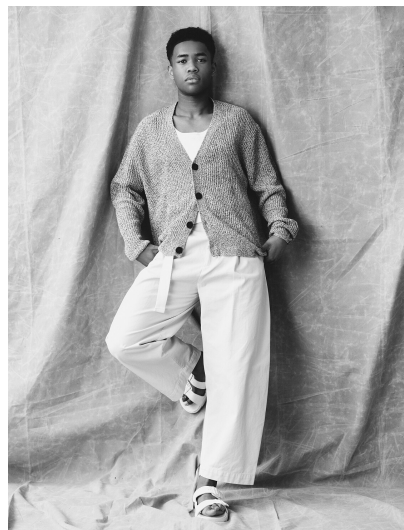

# ISSA ABDOURAHAMANE

HEIGHT 6' 0" (183CM) COLLAR 15" WAIST 31" (78.5CM) HIPS 40" (101.5CM) SLEEVE 29" (74CM) INSEAM 32" SHOES 10 1/2 US  
HAIR BLACK EYES BROWN