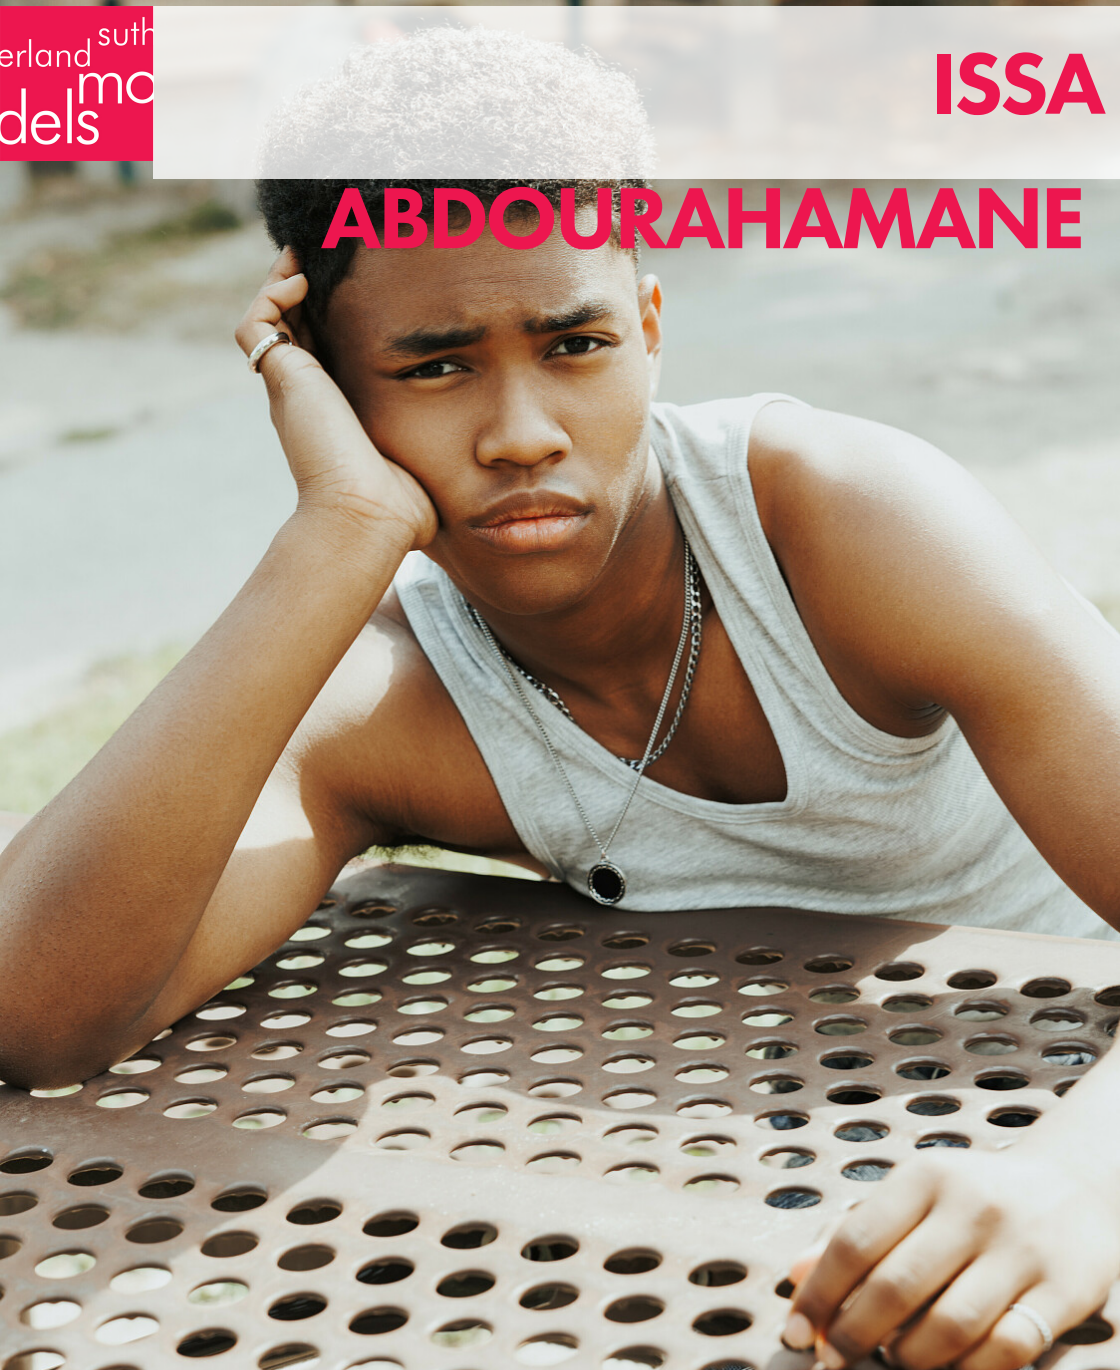

erland suth
mo
dels

ISSA

ABDOURAHAMANE

HEIGHT 6' 0" (183CM) COLLAR 15" WAIST 31" (78.5CM) HIPS 40" (101.5CM) SLEEVE 29" (74CM)
INSEAM 32" SHOES 10½US HAIR BLACK EYES BROWN

333 BERING AVE. #400, TORONTO ON M8Z 3A8 - T. 416 703.7070 - WWW.SUTHERLANDMODELS.COM

BOTTEGA VENETA