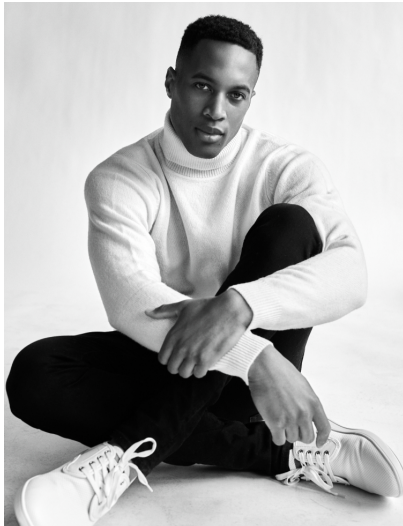

BRENDAN MORGAN

HEIGHT 6' 0" (182.5CM) COLLAR 15½" SUIT 40" (101CM) WAIST 32" (81CM) SLEEVE 33" (84CM) INSEAM 32" SHOES 10½US
HAIR BROWN EYES HAZEL

BRENDAN MORGAN

HEIGHT 6' 0" (182.5CM) COLLAR 15½" SUIT 40" (101CM) WAIST 32" (81CM) SLEEVE 33" (84CM) INSEAM 32" SHOES 10½US
HAIR BROWN EYES HAZEL

BRENDAN MORGAN

HEIGHT 6' 0" (182.5CM) COLLAR 15½" SUIT 40" (101CM) WAIST 32" (81CM) SLEEVE 33" (84CM) INSEAM 32" SHOES 10½US
HAIR BROWN EYES HAZEL

GMAR Magazine

30