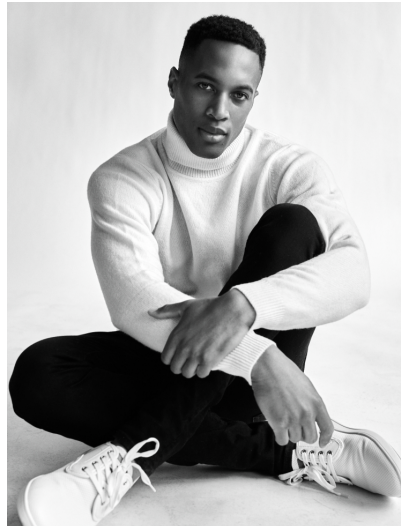

BRENDAN MORGAN

HEIGHT 6' 0" (182.5CM) COLLAR 15½" SUIT 40" (101CM) WAIST 32" (81CM) SLEEVE 33" (84CM) INSEAM 32" SHOES 10½US
HAIR BROWN EYES HAZEL

BRENDAN MORGAN

HEIGHT 6' 0" (182.5CM) COLLAR 15½" SUIT 40" (101CM) WAIST 32" (81CM) SLEEVE 33" (84CM) INSEAM 32" SHOES 10½US
HAIR BROWN EYES HAZEL

BRENDAN MORGAN

HEIGHT 6' 0" (182.5CM) COLLAR 15½" SUIT 40" (101CM) WAIST 32" (81CM) SLEEVE 33" (84CM) INSEAM 32" SHOES 10½US
HAIR BROWN EYES HAZEL

GMAR Magazine

30

Sutherland
models

HEIGHT 6' 0" (182.5CM) COLLAR 15½" SUIT 40" (101CM) WAIST 32" (81CM) SLEEVE 33" (84CM) INSEAM 32" SHOES 10½US
HAIR BROWN EYES HAZEL