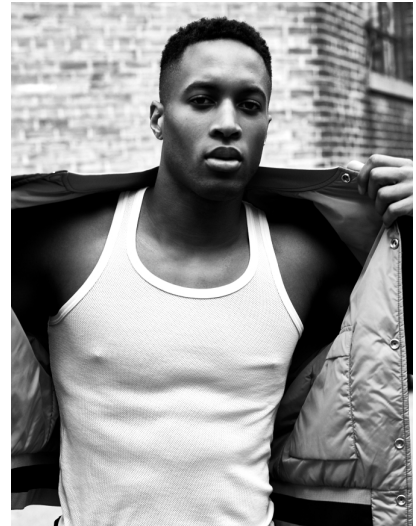

BRENDAN MORGAN

HEIGHT 6' 0" (182.5CM) COLLAR 15½" SUIT 40" (101CM) WAIST 32" (81CM) SLEEVE 33" (84CM) INSEAM 32" SHOES 10½US
HAIR BROWN EYES HAZEL

BRENDAN MORGAN

HEIGHT 6' 0" (182.5CM) COLLAR 15½" SUIT 40" (101CM) WAIST 32" (81CM) SLEEVE 33" (84CM) INSEAM 32" SHOES 10½US
HAIR BROWN EYES HAZEL

BRENDAN MORGAN

HEIGHT 6' 0" (182.5CM) COLLAR 15½" SUIT 40" (101CM) WAIST 32" (81CM) SLEEVE 33" (84CM) INSEAM 32" SHOES 10½US
HAIR BROWN EYES HAZEL

GMAR Magazine

30

Sutherland
models

HEIGHT 6' 0" (182.5CM) COLLAR 15½" SUIT 40" (101CM) WAIST 32" (81CM) SLEEVE 33" (84CM) INSEAM 32" SHOES 10½US
HAIR BROWN EYES HAZEL