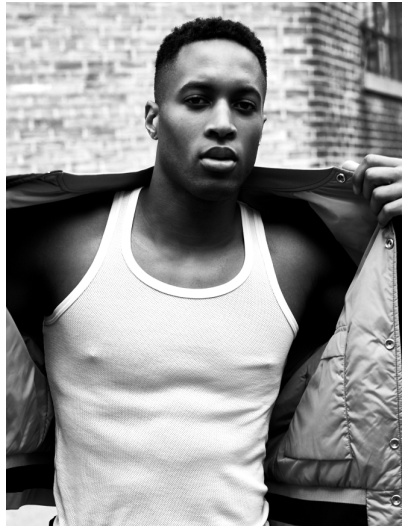

BRENDAN MORGAN

HEIGHT 6' 0" (182.5CM) COLLAR 15½" SUIT 40" (101CM) WAIST 32" (81CM) SLEEVE 33" (84CM) INSEAM 32" SHOES 10½US
HAIR BROWN EYES HAZEL

BRENDAN MORGAN

HEIGHT 6' 0" (182.5CM) COLLAR 15½" SUIT 40" (101CM) WAIST 32" (81CM) SLEEVE 33" (84CM) INSEAM 32" SHOES 10½US
HAIR BROWN EYES HAZEL

BRENDAN MORGAN

HEIGHT 6' 0" (182.5CM) COLLAR 15½" SUIT 40" (101CM) WAIST 32" (81CM) SLEEVE 33" (84CM) INSEAM 32" SHOES 10½US
HAIR BROWN EYES HAZEL

GMAR Magazine

30