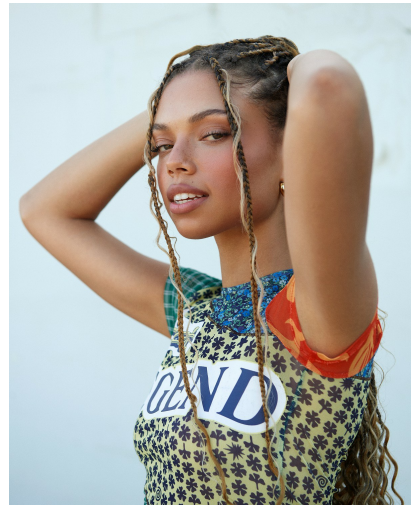

ALYSSA BRADY

HEIGHT 5' 7" (170CM) BUST 32B WAIST 25" (63.5CM) HIPS 35" (89CM) DRESS 2US (32EUR) SHOES 9US HAIR LIGHT BROWN
EYES GREEN

ALYSSA BRADY

HEIGHT 5' 7" (170CM) BUST 32B WAIST 25" (63.5CM) HIPS 35" (89CM) DRESS 2US (32EUR) SHOES 9US HAIR LIGHT BROWN
EYES GREEN