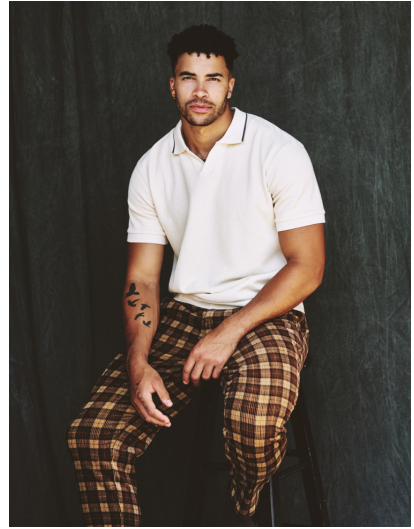

# TELVIN TAVERNIER

HEIGHT 6' 2" (187.5CM) COLLAR 16" SUIT 42" (107CM) WAIST 34" (86.5CM) SLEEVE 34" (86.5CM) INSEAM 32" SHOES 12US  
HAIR BLACK EYES BROWN