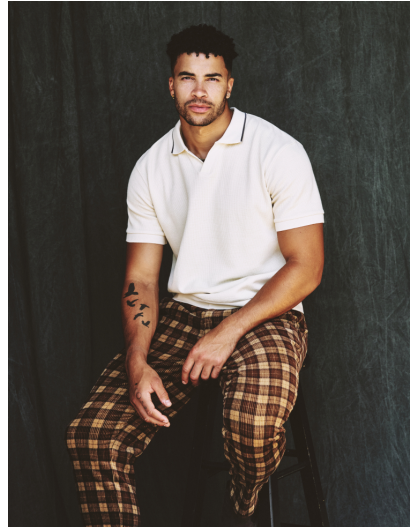

TELVIN TAVERNIER

HEIGHT 6' 2" (187.5CM) COLLAR 16" SUIT 43" (109CM) WAIST 34" (86CM) SLEEVE 34" (86.5CM) INSEAM 32" SHOES 12US HAIR BLACK EYES BROWN

TELVIN TAVERNIER

HEIGHT 6' 2" (187.5CM) COLLAR 16" SUIT 43" (109CM) WAIST 34" (86CM) SLEEVE 34" (86.5CM) INSEAM 32" SHOES 12US HAIR
BLACK EYES BROWN