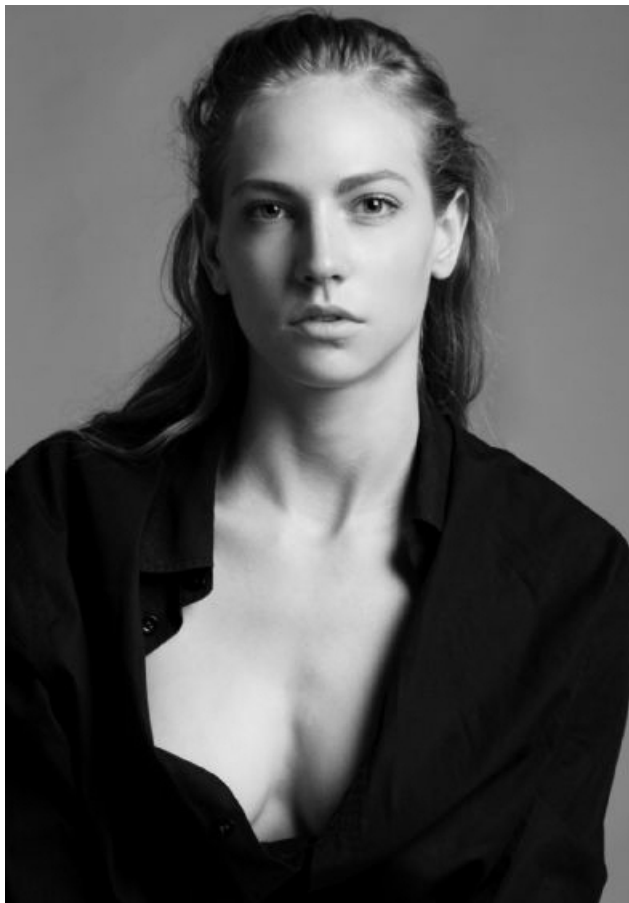

SIOBHAN VANDERKLEY

HEIGHT 5' 8½" (174CM) BUST 34C/D WAIST 26" (65.5CM) HIPS 37" (93.5CM) DRESS 4US
(34EUR) SHOES 8US HAIR DARK BLOND EYES BLUE

SIOBHAN VANDERKLEY

HEIGHT 5' 8½" (174CM) BUST 34C/D WAIST 26" (65.5CM) HIPS 37" (93.5CM) DRESS 4US
(34EUR) SHOES 8US HAIR DARK BLOND EYES BLUE