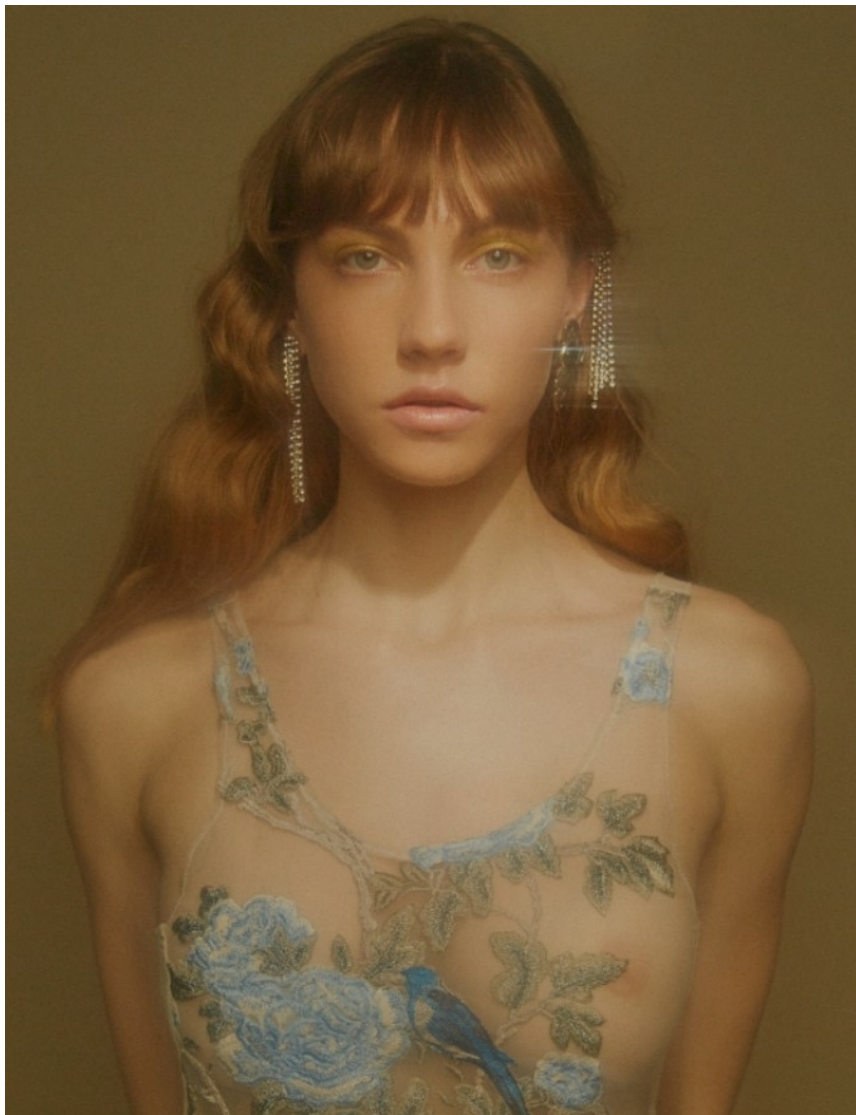

SIOBHAN VANDERKLEY

HEIGHT 5' 8½" (174CM)   BUST 34C/D   WAIST 26" (65.5CM)   HIPS 37" (93.5CM)   DRESS 4US
(34EUR)   SHOES 8US   HAIR DARK BLOND   EYES BLUE