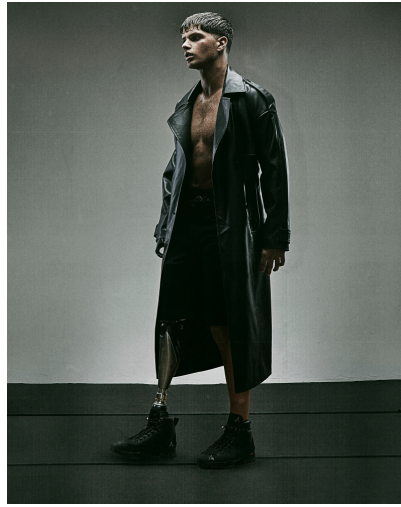

EMILIO DUTRA

HEIGHT 6' 0" (183CM) COLLAR 15½" SUIT 38" (97CM) WAIST 31" (78.5CM) SLEEVE 32" (81CM) INSEAM 32" SHOES 9½US HAIR LIGHT BROWN EYES BLUE GREEN

EMILIO DUTRA

HEIGHT 6' 0" (183CM) COLLAR 15½" SUIT 38" (97CM) WAIST 31" (78.5CM) SLEEVE 32" (81CM) INSEAM 32" SHOES 9½US HAIR LIGHT BROWN EYES BLUE GREEN

EMILIO DUTRA

HEIGHT 6' 0" (183CM) COLLAR 15½" SUIT 38" (97CM) WAIST 31" (78.5CM) SLEEVE 32" (81CM) INSEAM 32" SHOES 9½US HAIR
LIGHT BROWN EYES BLUE GREEN