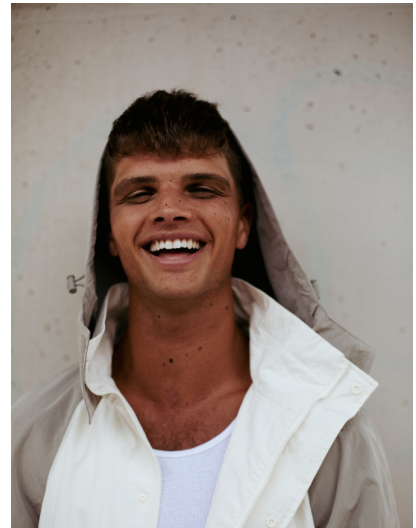

# EMILIO DUTRA

HEIGHT 6' 0" (183CM) COLLAR 15½" SUIT 38" (97CM) WAIST 31" (78.5CM) SLEEVE 32" (81CM) INSEAM 32" SHOES 9½US HAIR  
LIGHT BROWN EYES BLUE GREEN