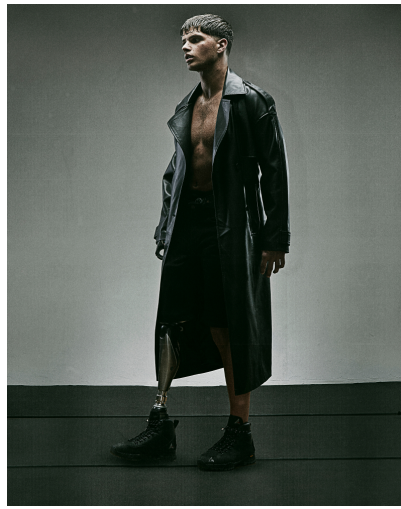

# EMILIO DUTRA

HEIGHT 6' 0" (183CM) COLLAR 15½" SUIT 38" (97CM) WAIST 31" (78.5CM) SLEEVE 32" (81CM) INSEAM 32" SHOES 9½US HAIR  
LIGHT BROWN EYES BLUE GREEN