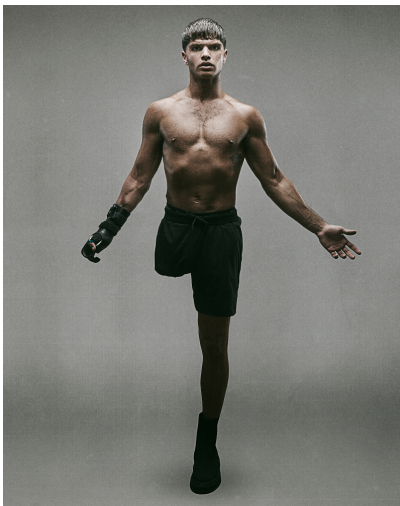

EMILIO DUTRA

HEIGHT 6' 0" (183CM) COLLAR 15½" SUIT 38" (97CM) WAIST 31" (78.5CM) SLEEVE 32" (81CM) INSEAM 32" SHOES 9½US HAIR LIGHT BROWN EYES BLUE GREEN

EMILIO DUTRA

HEIGHT 6' 0" (183CM) COLLAR 15½" SUIT 38" (97CM) WAIST 31" (78.5CM) SLEEVE 32" (81CM) INSEAM 32" SHOES 9½US HAIR LIGHT BROWN EYES BLUE GREEN

EMILIO DUTRA

HEIGHT 6' 0" (183CM) COLLAR 15½" SUIT 38" (97CM) WAIST 31" (78.5CM) SLEEVE 32" (81CM) INSEAM 32" SHOES 9½US HAIR
LIGHT BROWN EYES BLUE GREEN