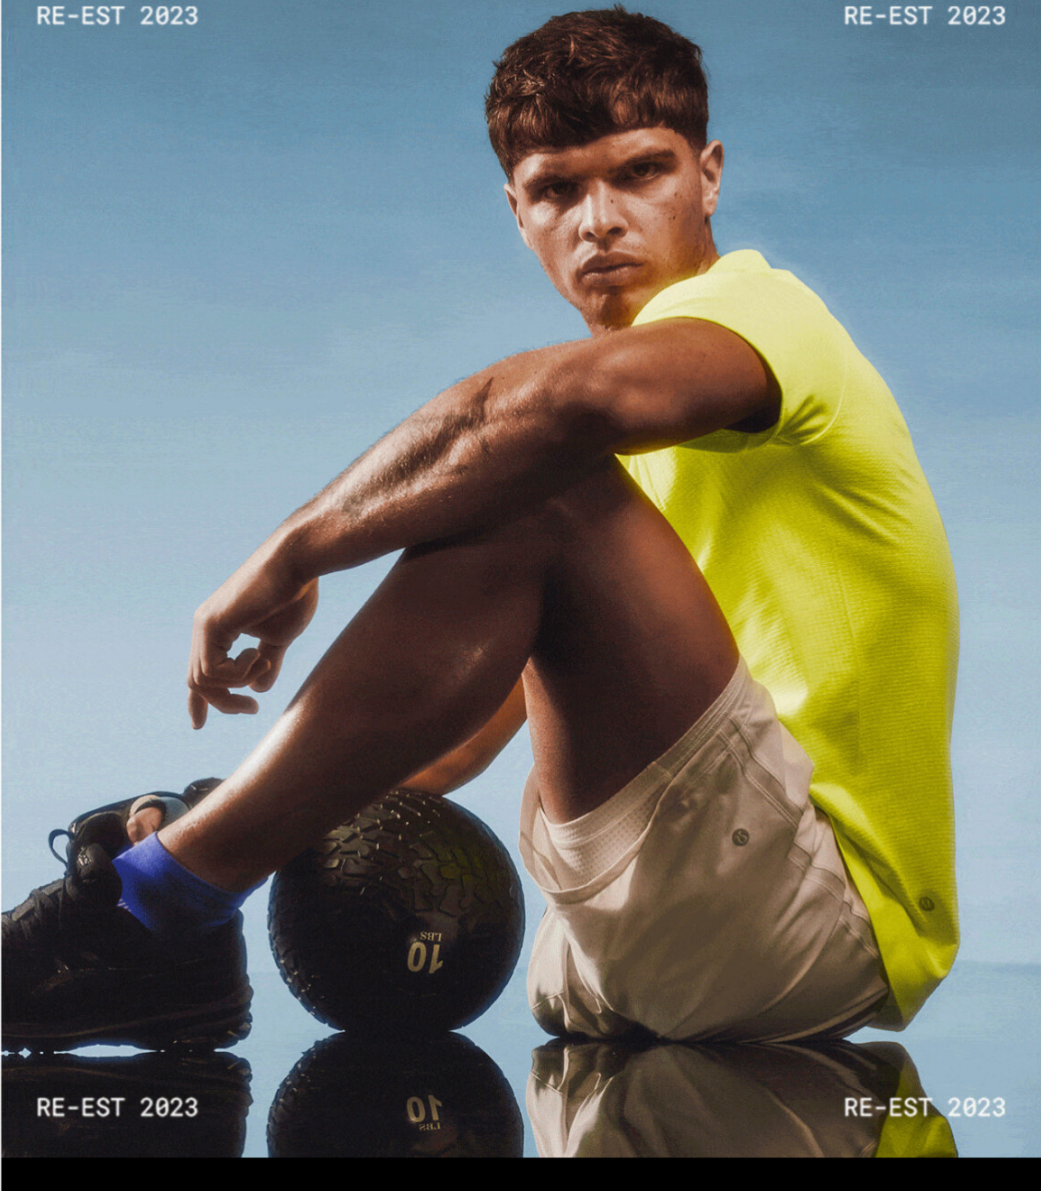

RE-EST 2023

RE-EST 2023

RE-EST 2023

RE-EST 2023