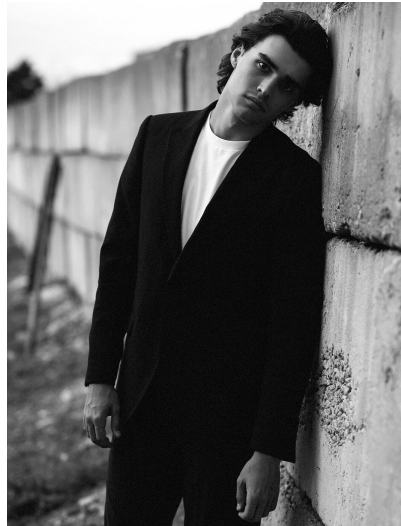

MATTHEW VILLENEUVE

HEIGHT 6' 0" (183.5CM) COLLAR 15" SUIT 38" (96CM) WAIST 32" (81CM) SLEEVE 31" (78.5CM) INSEAM 32" SHOES 10½US
HAIR BROWN EYES BROWN

MATTHEW VILLENEUVE

HEIGHT 6' 0" (183.5CM) COLLAR 15" SUIT 38" (96CM) WAIST 32" (81CM) SLEEVE 31" (78.5CM) INSEAM 32" SHOES 10½US
HAIR BROWN EYES BROWN