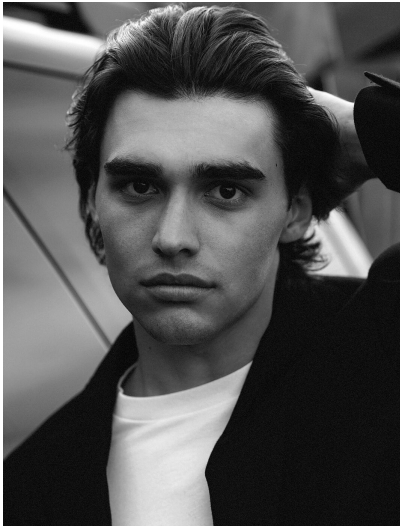

MATTHEW VILLENEUVE

HEIGHT 6' 0" (183.5CM) COLLAR 15" SUIT 38" (96CM) WAIST 32" (81CM) SLEEVE 31" (78.5CM) INSEAM 32" SHOES 10½US
HAIR BROWN EYES BROWN

MATTHEW VILLENEUVE

HEIGHT 6' 0" (183.5CM) COLLAR 15" SUIT 38" (96CM) WAIST 32" (81CM) SLEEVE 31" (78.5CM) INSEAM 32" SHOES 10½US
HAIR BROWN EYES BROWN