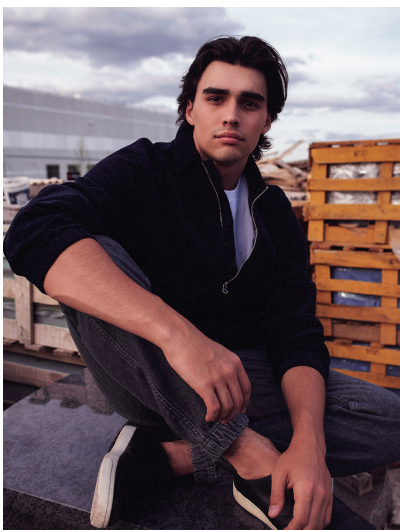

MATTHEW VILLENEUVE

HEIGHT 6' 0" (183.5CM) COLLAR 15" SUIT 38" (96CM) WAIST 32" (81CM) SLEEVE 31" (78.5CM) INSEAM 32" SHOES 10½US
HAIR BROWN EYES BROWN

MATTHEW VILLENEUVE

HEIGHT 6' 0" (183.5CM) COLLAR 15" SUIT 38" (96CM) WAIST 32" (81CM) SLEEVE 31" (78.5CM) INSEAM 32" SHOES 10½US
HAIR BROWN EYES BROWN