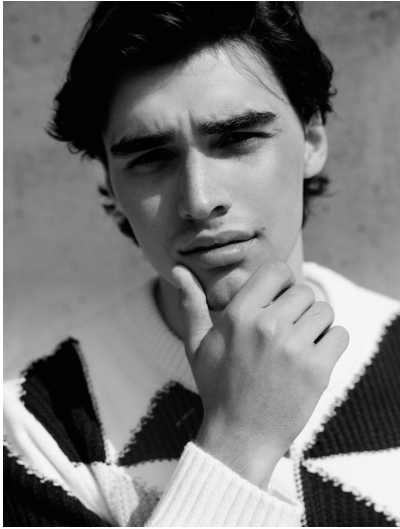

MATTHEW VILLENEUVE

HEIGHT 6' 0" (183.5CM) COLLAR 15" SUIT 38" (96CM) WAIST 32" (81CM) SLEEVE 31" (78.5CM) INSEAM 32" SHOES 10½US
HAIR BROWN EYES BROWN

MATTHEW VILLENEUVE

HEIGHT 6' 0" (183.5CM) COLLAR 15" SUIT 38" (96CM) WAIST 32" (81CM) SLEEVE 31" (78.5CM) INSEAM 32" SHOES 10½US
HAIR BROWN EYES BROWN