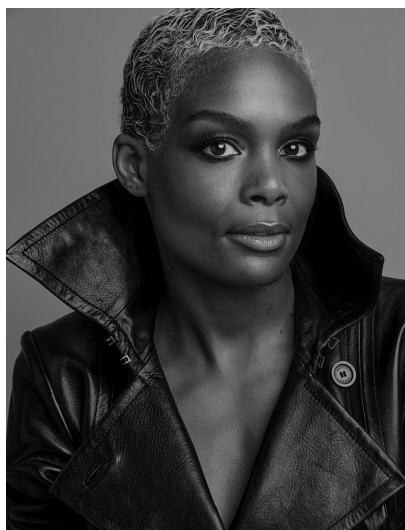

AFIYA FRANCISCO - ON AIR STYLE

HEIGHT 5' 6" (168CM) BUST 32B WAIST 25" (63.5CM) HIPS 34" (86.5CM) DRESS 2US (32EUR) SHOES 8½US HAIR PLATINUM
EYES BROWN

EXPERT

AFIYA FRANCISCO - ON AIR STYLE

HEIGHT 5' 6" (168CM) BUST 32B WAIST 25" (63.5CM) HIPS 34" (86.5CM) DRESS 2US (32EUR) SHOES 8½US HAIR PLATINUM