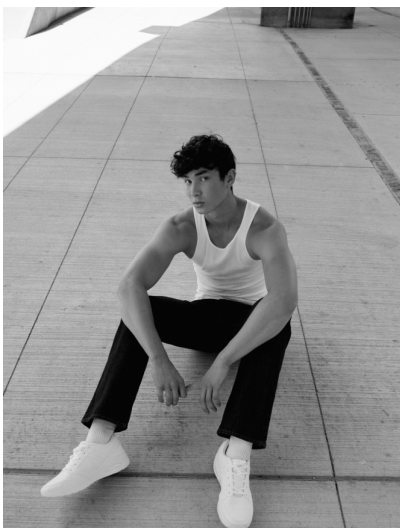

# MASON RICE

HEIGHT 6' 2" (187.5CM) COLLAR 15" SUIT 38" (96CM) WAIST 30" (76.5CM) SLEEVE 34" (86CM) INSEAM 34" SHOES 11½US  
HAIR BLACK EYES HAZEL