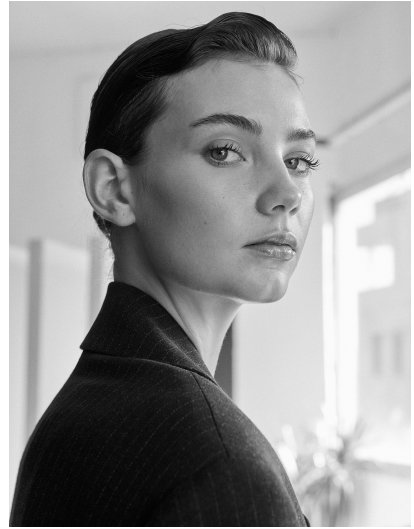

MEGAN DEVINE

HEIGHT 5' 10" (177.5CM) BUST 32 WAIST 24" (61.5CM) HIPS 35½" (90.5CM) DRESS 4US (34EUR) SHOES 9½US HAIR LIGHT
BROWN EYES GREEN

MEGAN DEVINE

HEIGHT 5' 10" (177.5CM) BUST 32 WAIST 24" (61.5CM) HIPS 35½" (90.5CM) DRESS 4US (34EUR) SHOES 9½US HAIR LIGHT
BROWN EYES GREEN