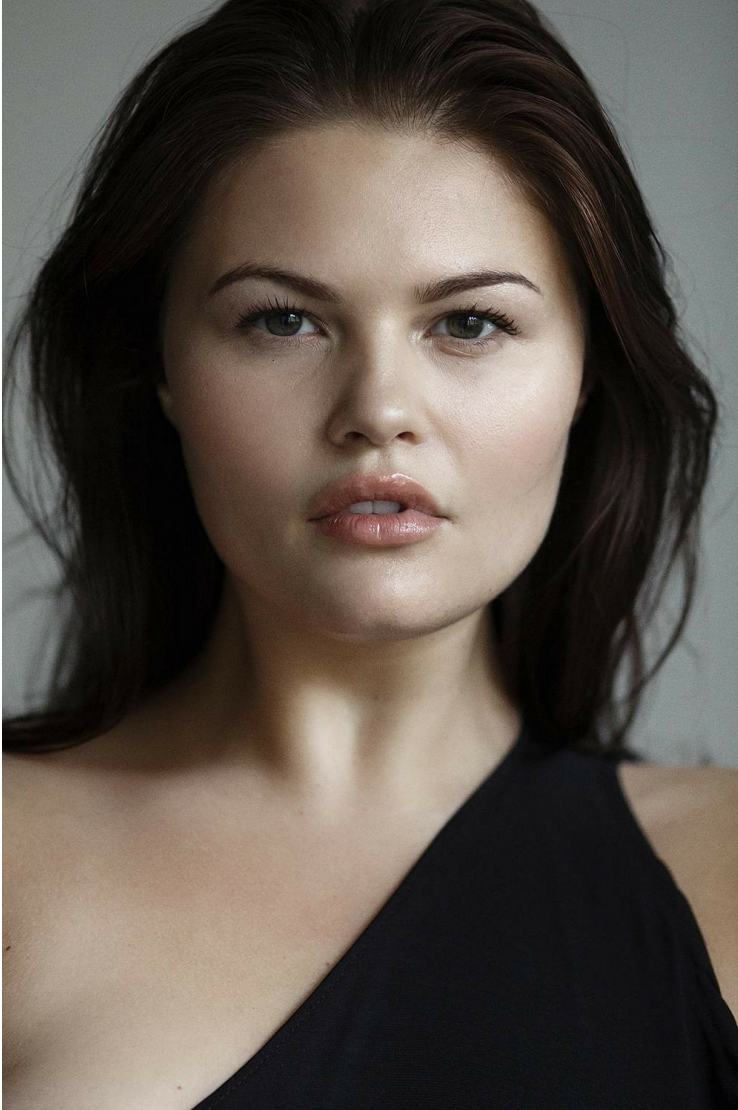

OTTAVIA LEPERA

HEIGHT 5' 9" (175CM) BUST 38 WAIST 36" (92CM) HIPS 48" (121.5CM) DRESS 14US
(44EUR) SHOES 8½US HAIR BROWN EYES GREEN

OTTAVIA LEPERA

HEIGHT 5' 9" (175CM) BUST 38 WAIST 36" (92CM) HIPS 48" (121.5CM) DRESS 14US
(44EUR) SHOES 8½US HAIR BROWN EYES GREEN

OTTAVIA LEPERA

erland suth
dels mo

HEIGHT 5' 9" (175CM) BUST 38 WAIST 36" (92CM) HIPS 48" (121.5CM) DRESS 14US
(44EUR) SHOES 8½US HAIR BROWN EYES GREEN

OTTAVIA LEPERA

HEIGHT 5' 9" (175CM) BUST 38 WAIST 36" (92CM) HIPS 48" (121.5CM) DRESS 14US
(44EUR) SHOES 8½US HAIR BROWN EYES GREEN