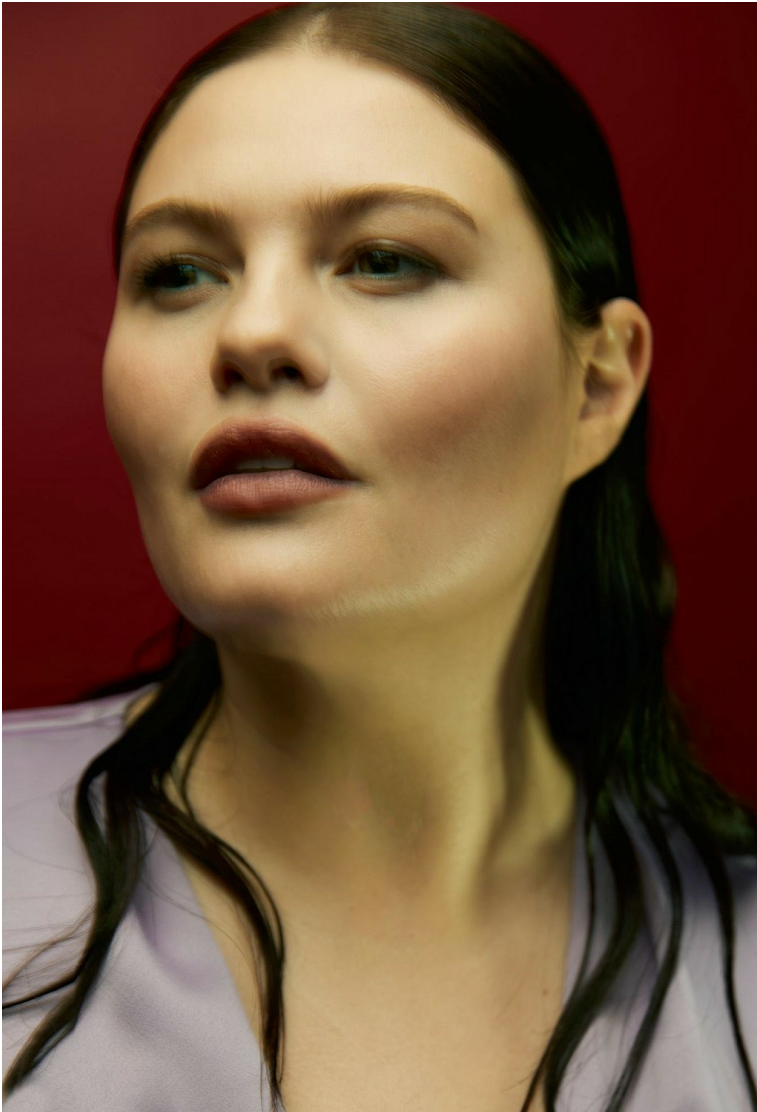

OTTAVIA LEPERA

HEIGHT 5' 9" (175CM) BUST 38 WAIST 36" (92CM) HIPS 48" (121.5CM) DRESS 14US
(44EUR) SHOES 8½US HAIR BROWN EYES GREEN