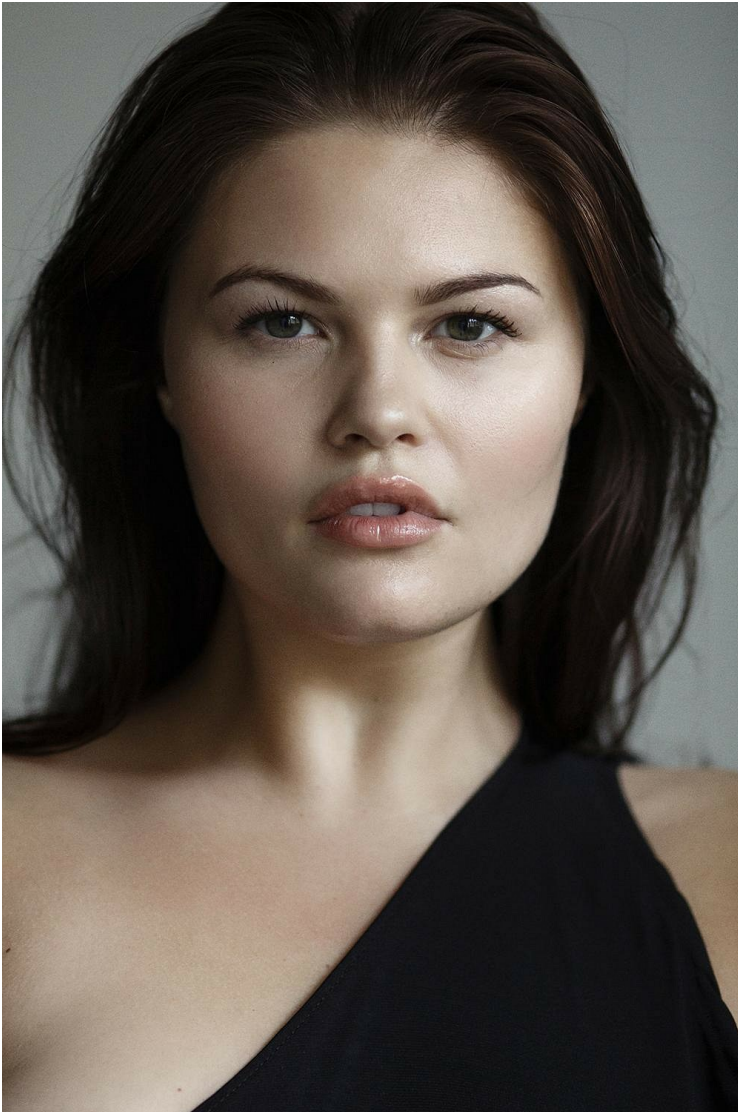

OTTAVIA LEPERA

HEIGHT 5' 9" (175CM) BUST 38 WAIST 36" (92CM) HIPS 48" (121.5CM) DRESS 14US
(44EUR) SHOES 8½US HAIR BROWN EYES GREEN

OTTAVIA LEPERA

HEIGHT 5' 9" (175CM) BUST 38 WAIST 36" (92CM) HIPS 48" (121.5CM) DRESS 14US
(44EUR) SHOES 8½US HAIR BROWN EYES GREEN

OTTAVIA LEPERA

erland suth
dels mo

HEIGHT 5' 9" (175CM) BUST 38 WAIST 36" (92CM) HIPS 48" (121.5CM) DRESS 14US
(44EUR) SHOES 8½US HAIR BROWN EYES GREEN

OTTAVIA LEPERA

HEIGHT 5' 9" (175CM) BUST 38 WAIST 36" (92CM) HIPS 48" (121.5CM) DRESS 14US
(44EUR) SHOES 8½US HAIR BROWN EYES GREEN