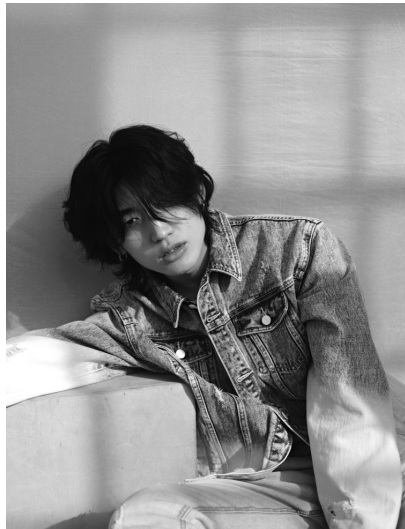

EDWARD YANG

HEIGHT 6' 0" (183CM) COLLAR 15" SUIT 38" (96.5CM) WAIST 28" (70.5CM) INSEAM 32" SHOES 10US HAIR BLACK EYES BROWN

EDWARD YANG

HEIGHT 6' 0" (183CM) COLLAR 15" SUIT 38" (96.5CM) WAIST 28" (70.5CM) INSEAM 32" SHOES 10US HAIR BLACK EYES BROWN