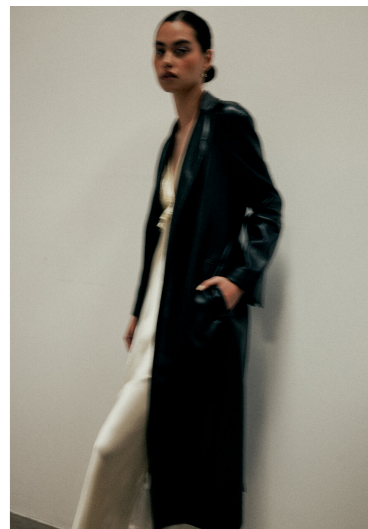

MICHELLE KRUMOV

HEIGHT 5' 10" (177.5CM) BUST 32A WAIST 25½" (64.5CM) HIPS 35" (89CM) DRESS 2US (32EUR) SHOES 8US HAIR DARK
BROWN EYES BROWN

MICHELLE KRUMOV

HEIGHT 5' 10" (177.5CM) BUST 32A WAIST 25½" (64.5CM) HIPS 35" (89CM) DRESS 2US (32EUR) SHOES 8US HAIR DARK
BROWN EYES BROWN

KOTN

For lasting ways of life.
*Certified B Corp.

Pre-Fall 24

MICHELLE KRUMOV

HEIGHT 5' 10" (177.5CM) BUST 32A WAIST 25½" (64.5CM) HIPS 35" (89CM) DRESS 2US (32EUR) SHOES 8US HAIR DARK
BROWN EYES BROWN

MICHELLE KRUMOV