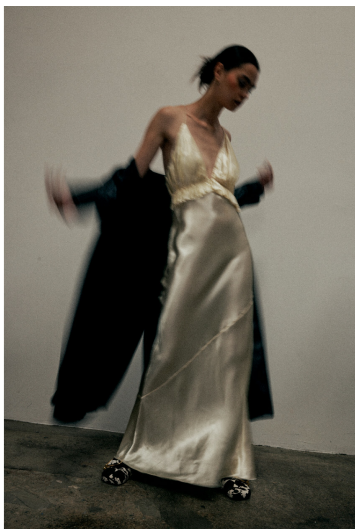

MICHELLE KRUMOV

HEIGHT 5' 10" (177.5CM) BUST 32A WAIST 25½" (64.5CM) HIPS 35" (89CM) DRESS 2US (32EUR) SHOES 8US HAIR DARK
BROWN EYES BROWN

MICHELLE KRUMOV

HEIGHT 5' 10" (177.5CM) BUST 32A WAIST 25½" (64.5CM) HIPS 35" (89CM) DRESS 2US (32EUR) SHOES 8US HAIR DARK
BROWN EYES BROWN

KOTN

For lasting ways of life.
*Certified B Corp.

Pre-Fall 24

MICHELLE KRUMOV

HEIGHT 5' 10" (177.5CM) BUST 32A WAIST 25½" (64.5CM) HIPS 35" (89CM) DRESS 2US (32EUR) SHOES 8US HAIR DARK
BROWN EYES BROWN

MICHELLE KRUMOV