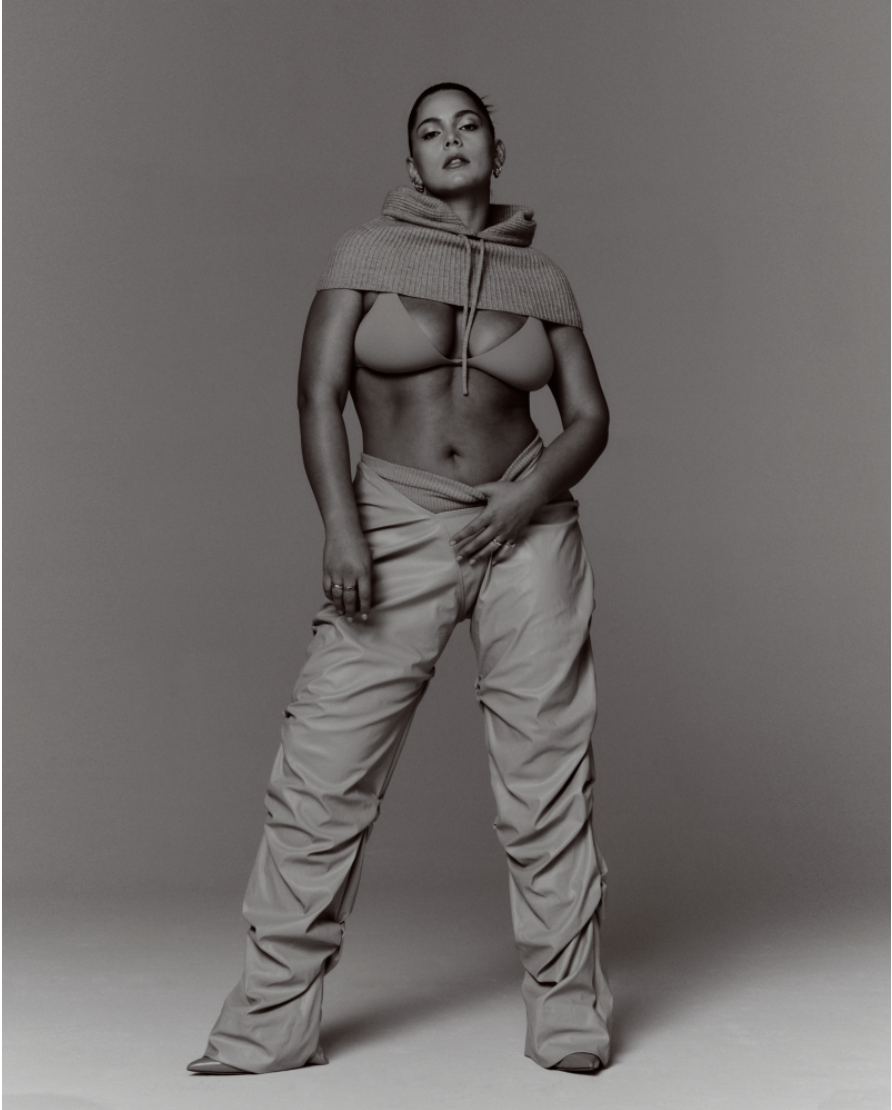

MAYA JARDON

erland suth
dels mo

HEIGHT 5' 7" (170CM)   BUST 34DDD   WAIST 31" (78.5CM)   HIPS 43" (109.5CM)   DRESS 12US
(42EUR)   SHOES 8½US   HAIR BROWN   EYES BROWN