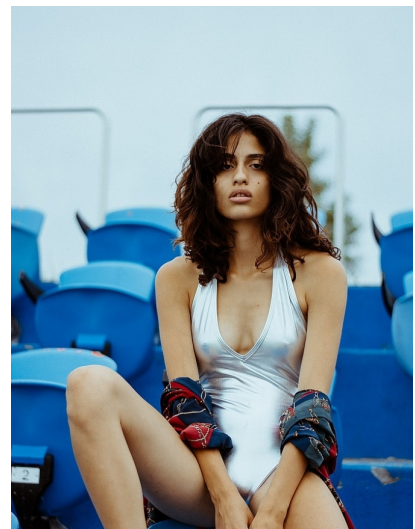

LYNN AVEDIKIAN

HEIGHT 5' 8" (173CM) BUST 34A WAIST 27" (69CM) HIPS 37" (94.5CM) DRESS 4US (34EUR) SHOES 9US HAIR BROWN EYES BROWN

LYNN AVEDIKIAN

HEIGHT 5' 8" (173CM) BUST 34A WAIST 27" (69CM) HIPS 37" (94.5CM) DRESS 4US (34EUR) SHOES 9US HAIR BROWN EYES BROWN

LYNN AVEDIKIAN

HEIGHT 5' 8" (173CM) BUST 34A WAIST 27" (69CM) HIPS 37" (94.5CM) DRESS 4US (34EUR) SHOES 9US HAIR BROWN EYES BROWN