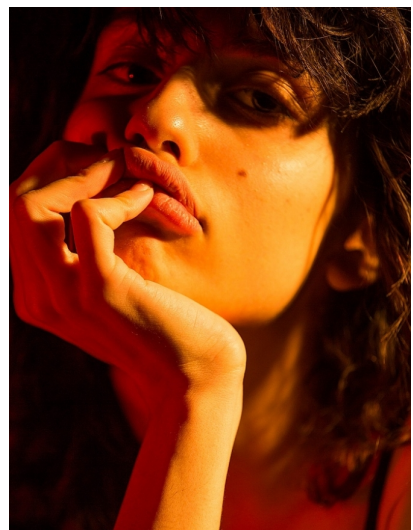

LYNN AVEDIKIAN

HEIGHT 5' 8" (173CM) BUST 34A WAIST 27" (69CM) HIPS 37" (94.5CM) DRESS 4US (34EUR) SHOES 9US HAIR BROWN EYES BROWN

LYNN AVEDIKIAN

HEIGHT 5' 8" (173CM) BUST 34A WAIST 27" (69CM) HIPS 37" (94.5CM) DRESS 4US (34EUR) SHOES 9US HAIR BROWN EYES BROWN

LYNN AVEDIKIAN

HEIGHT 5' 8" (173CM) BUST 34A WAIST 27" (69CM) HIPS 37" (94.5CM) DRESS 4US (34EUR) SHOES 9US HAIR BROWN EYES BROWN