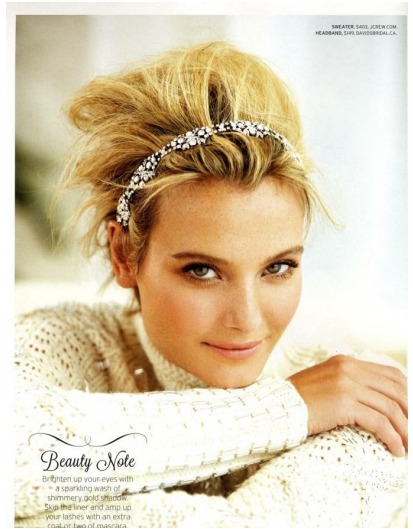

LAUREN HARDY

HEIGHT 5' 9" (175.5CM) BUST 34B WAIST 27" (68.5CM) HIPS 37" (94CM) DRESS 2US (32EUR) SHOES 10US HAIR LIGHT BLOND
EYES GREEN

LAUREN HARDY

HEIGHT 5' 9" (175.5CM) BUST 34B WAIST 27" (68.5CM) HIPS 37" (94CM) DRESS 2US (32EUR) SHOES 10US HAIR LIGHT BLOND
EYES GREEN