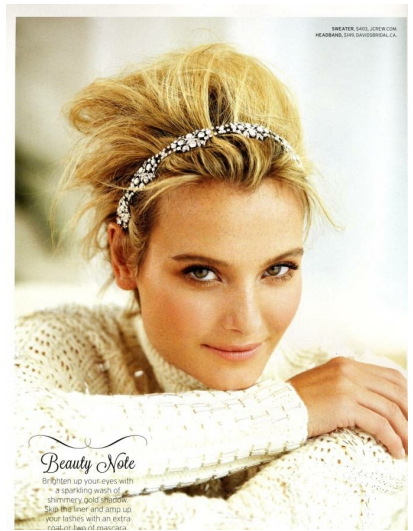

LAUREN HARDY

HEIGHT 5' 9" (175.5CM) BUST 34B WAIST 27" (68.5CM) HIPS 37" (94CM) DRESS 2US (32EUR) SHOES 10US HAIR LIGHT BLOND EYES GREEN