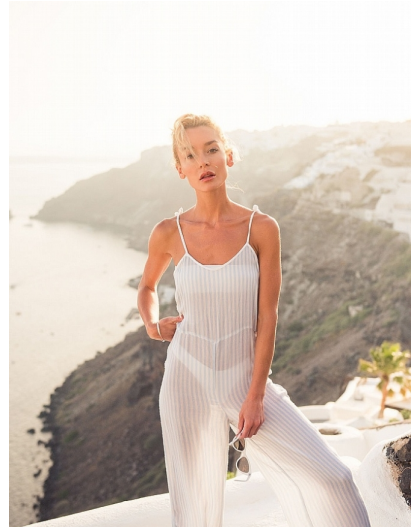

LAURA ROWLEY

HEIGHT 5' 7½" (172CM) BUST 32 WAIST 24" (61CM) HIPS 34" (86.5CM) DRESS 2US (32EUR) SHOES 8US HAIR LIGHT BLOND
EYES GREEN

LAURA ROWLEY

HEIGHT 5' 7½" (172CM) BUST 32 WAIST 24" (61CM) HIPS 34" (86.5CM) DRESS 2US (32EUR) SHOES 8US HAIR LIGHT BLOND
EYES GREEN