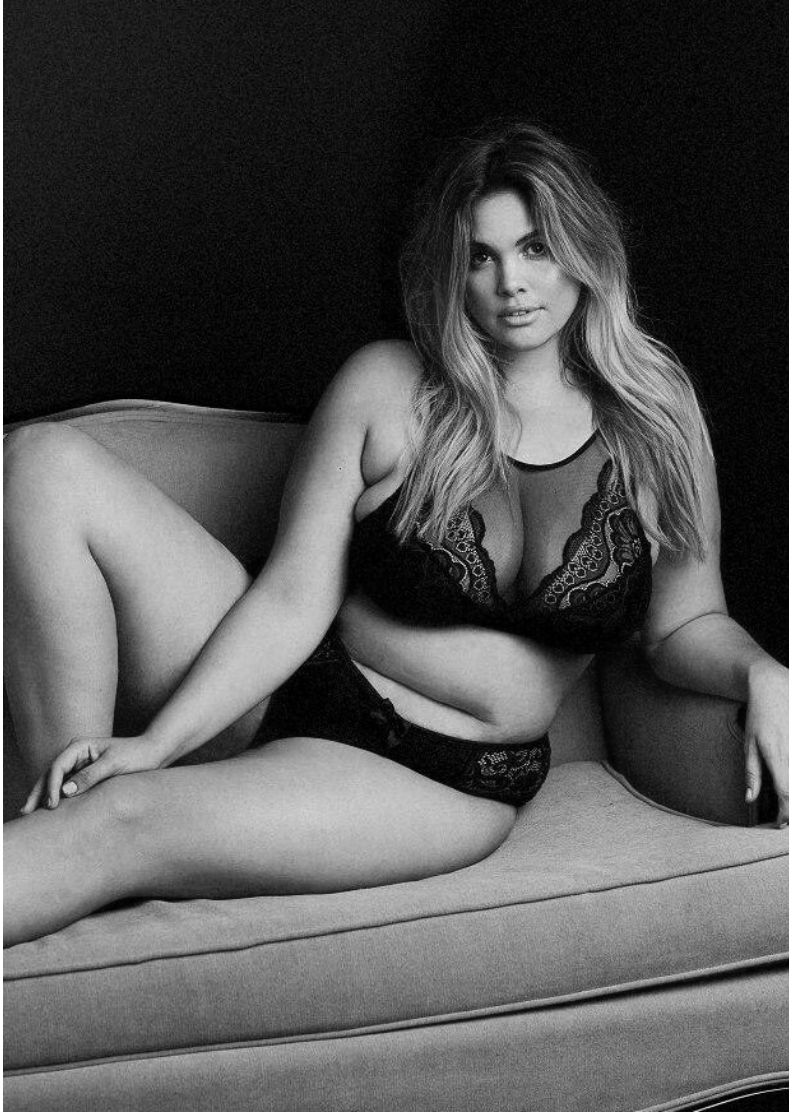

KRISTINA YEO

HEIGHT 5' 9½" (177CM) BUST 38 WAIST 37" (94.5CM) HIPS 54" (137.5CM) DRESS 14-16US
(44-46EUR) SHOES 10US HAIR LIGHT BLOND EYES HAZEL