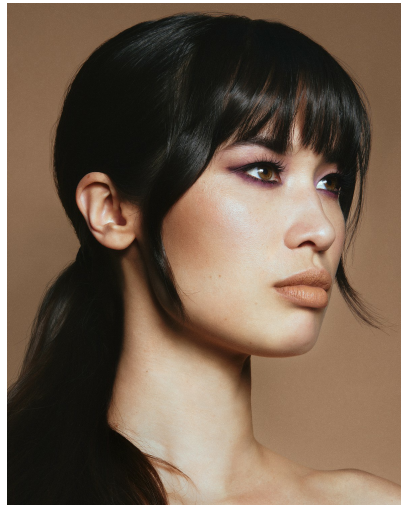

ESTYR PHUA

HEIGHT 5' 9" (175CM) BUST 32B WAIST 27" (68.5CM) HIPS 38½" (98CM) DRESS 2-4US (32-34EUR) SHOES 7½US HAIR DARK
BROWN EYES HAZEL

ESTYR PHUA

HEIGHT 5' 9" (175CM) BUST 32B WAIST 27" (68.5CM) HIPS 38½" (98CM) DRESS 2-4US (32-34EUR) SHOES 7½US HAIR DARK
BROWN EYES HAZEL

ESTYR PHUA

HEIGHT 5' 9" (175CM) BUST 32B WAIST 27" (68.5CM) HIPS 38½" (98CM) DRESS 2-4US (32-34EUR) SHOES 7½US HAIR DARK
BROWN EYES HAZEL