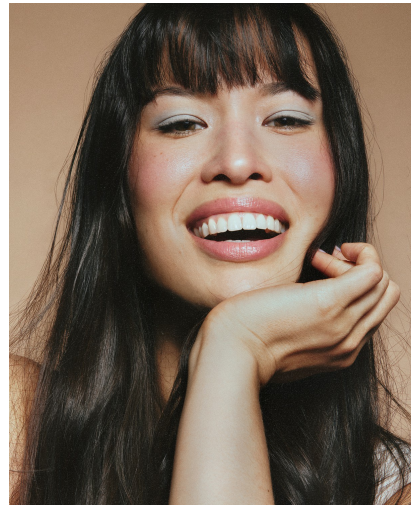

ESTYR PHUA

HEIGHT 5' 9" (175CM) BUST 32B WAIST 27" (68.5CM) HIPS 38½" (98CM) DRESS 2-4US (32-34EUR) SHOES 7½US HAIR DARK
BROWN EYES HAZEL

ESTYR PHUA

HEIGHT 5' 9" (175CM) BUST 32B WAIST 27" (68.5CM) HIPS 38½" (98CM) DRESS 2-4US (32-34EUR) SHOES 7½US HAIR DARK
BROWN EYES HAZEL

ESTYR PHUA

HEIGHT 5' 9" (175CM) BUST 32B WAIST 27" (68.5CM) HIPS 38½" (98CM) DRESS 2-4US (32-34EUR) SHOES 7½US HAIR DARK
BROWN EYES HAZEL