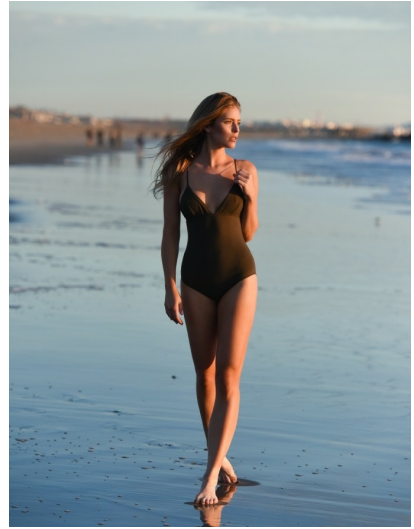

JORDAN ROBBINS - ACTOR

HEIGHT 5' 9½" (177CM) BUST 34B WAIST 25" (64CM) HIPS 37" (94CM) DRESS 4US (34EUR) SHOES 8½US HAIR STRAWBERRY
BLOND EYES GREEN

JORDAN ROBBINS - ACTOR

HEIGHT 5' 9½" (177CM) BUST 34B WAIST 25" (64CM) HIPS 37" (94CM) DRESS 4US (34EUR) SHOES 8½US HAIR STRAWBERRY
BLOND EYES GREEN