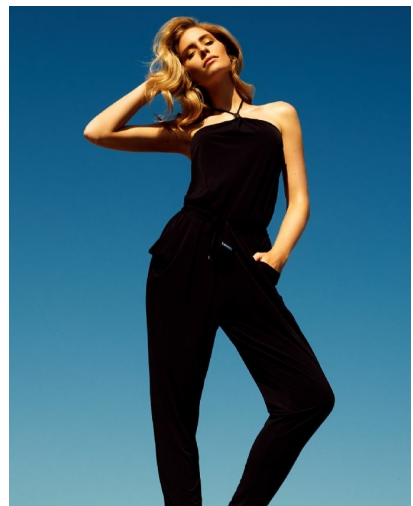

JORDAN ROBBINS - ACTOR

HEIGHT 5' 9½" (177CM) BUST 34B WAIST 25" (64CM) HIPS 37" (94CM) DRESS 4US (34EUR) SHOES 8½US HAIR STRAWBERRY
BLOND EYES GREEN

JORDAN ROBBINS - ACTOR

HEIGHT 5' 9½" (177CM) BUST 34B WAIST 25" (64CM) HIPS 37" (94CM) DRESS 4US (34EUR) SHOES 8½US HAIR STRAWBERRY
BLOND EYES GREEN