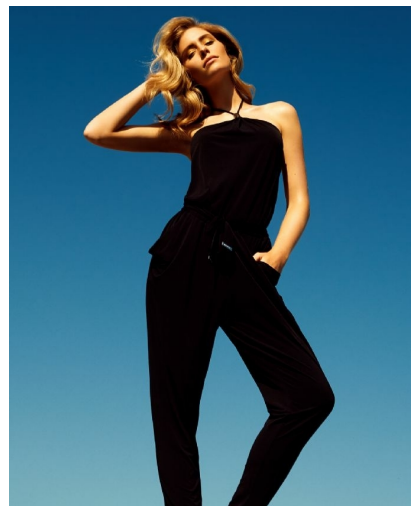

JORDAN ROBBINS - ACTOR

HEIGHT 5' 9½" (177CM) BUST 34B WAIST 25" (64CM) HIPS 37" (94CM) DRESS 4US (34EUR) SHOES 8½US HAIR STRAWBERRY
BLOND EYES GREEN

JORDAN ROBBINS - ACTOR

HEIGHT 5' 9½" (177CM) BUST 34B WAIST 25" (64CM) HIPS 37" (94CM) DRESS 4US (34EUR) SHOES 8½US HAIR STRAWBERRY
BLOND EYES GREEN