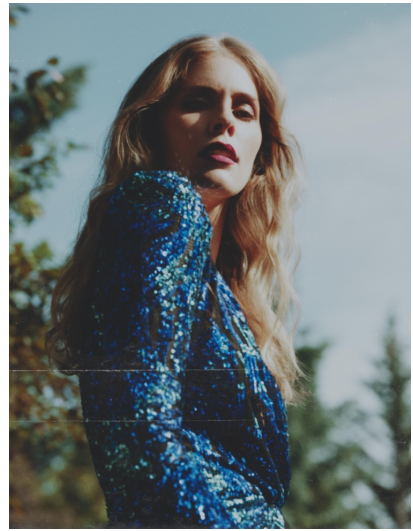

JORDAN ROBBINS - ACTOR

HEIGHT 5' 9½" (177CM) BUST 34B WAIST 25" (64CM) HIPS 37" (94CM) DRESS 4US (34EUR) SHOES 8½US HAIR STRAWBERRY
BLOND EYES GREEN

JORDAN ROBBINS - ACTOR

HEIGHT 5' 9½" (177CM) BUST 34B WAIST 25" (64CM) HIPS 37" (94CM) DRESS 4US (34EUR) SHOES 8½US HAIR STRAWBERRY
BLOND EYES GREEN