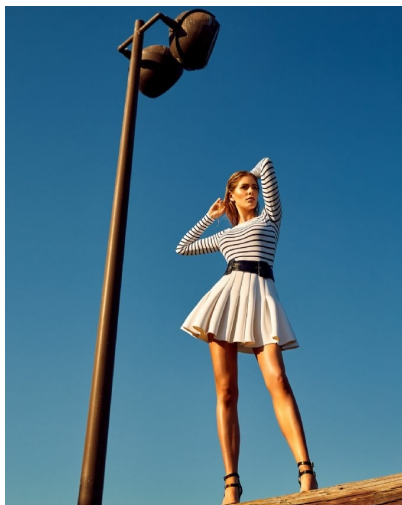

JORDAN ROBBINS - ACTOR

HEIGHT 5' 9½" (177CM) BUST 34B WAIST 25" (64CM) HIPS 37" (94CM) DRESS 4US (34EUR) SHOES 8½US HAIR STRAWBERRY
BLOND EYES GREEN

JORDAN ROBBINS - ACTOR

HEIGHT 5' 9½" (177CM) BUST 34B WAIST 25" (64CM) HIPS 37" (94CM) DRESS 4US (34EUR) SHOES 8½US HAIR STRAWBERRY
BLOND EYES GREEN