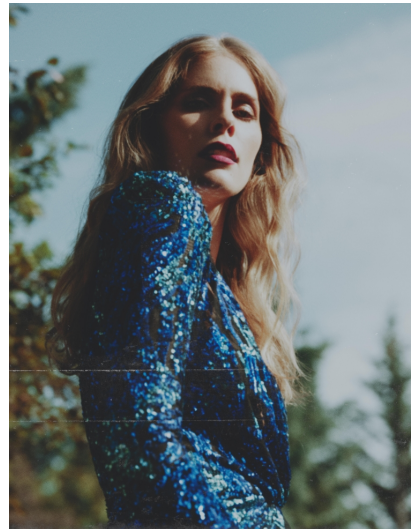

JORDAN ROBBINS - ACTOR

HEIGHT 5' 9½" (177CM) BUST 34B WAIST 25" (64CM) HIPS 37" (94CM) DRESS 4US (34EUR) SHOES 8½US HAIR STRAWBERRY
BLOND EYES GREEN

JORDAN ROBBINS - ACTOR

HEIGHT 5' 9½" (177CM) BUST 34B WAIST 25" (64CM) HIPS 37" (94CM) DRESS 4US (34EUR) SHOES 8½US HAIR STRAWBERRY
BLOND EYES GREEN