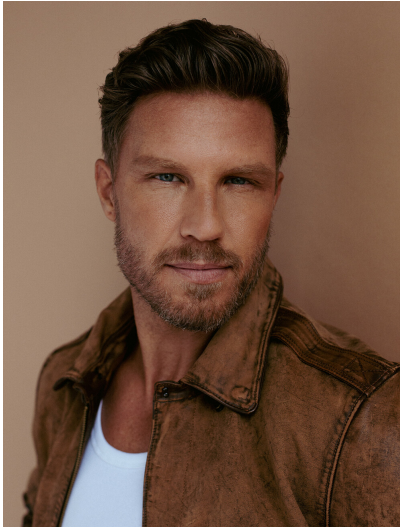

# ANTHONY BEWLZ

HEIGHT 6' 1" (186CM) COLLAR 16½" SUIT 42" (107CM) WAIST 34" (86CM) SLEEVE 36" (91CM) INSEAM 33" SHOES 11US HAIR  
DARK BLOND EYES BLUE GREEN