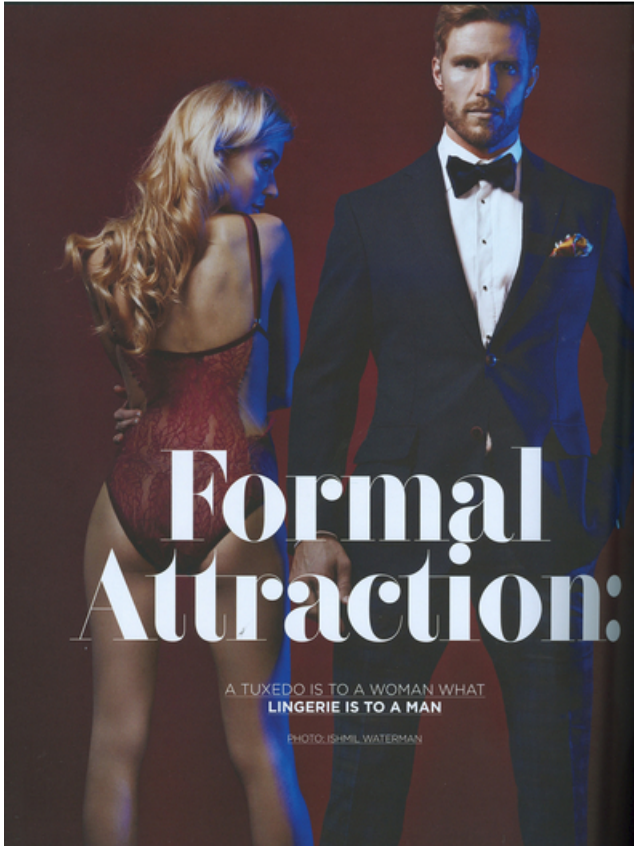

ANTHONY BEWLZ

HEIGHT 6' 1" (186CM) COLLAR 16½" SUIT 42" (107CM) WAIST 34" (86CM) SLEEVE 36"
(91CM) INSEAM 33" SHOES 11US HAIR DARK BLOND EYES BLUE GREEN