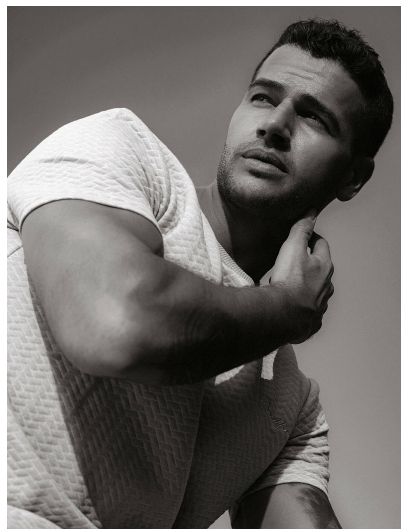

ADAM KUNDER

HEIGHT 6' 2" (188.5CM) COLLAR 15½" WAIST 34" (86CM) SLEEVE 35" (89CM) INSEAM 32" SHOES 11½US HAIR BROWN EYES BLUE GREEN

ADAM KUNDER

HEIGHT 6' 2" (188.5CM) COLLAR 15½" WAIST 34" (86CM) SLEEVE 35" (89CM) INSEAM 32" SHOES 11½US HAIR BROWN EYES BLUE GREEN