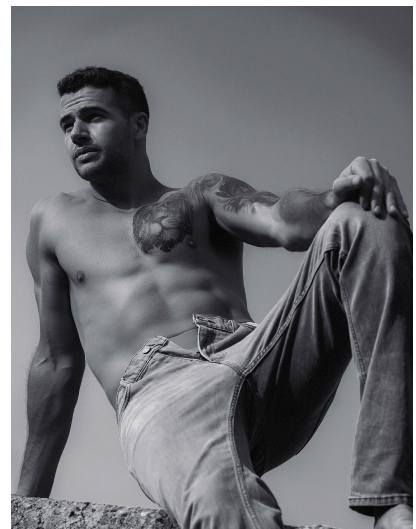

ADAM KUNDER

HEIGHT 6' 2" (188.5CM) COLLAR 15½" WAIST 34" (86CM) SLEEVE 35" (89CM) INSEAM 32" SHOES 11½US HAIR BROWN EYES BLUE GREEN

ADAM KUNDER

HEIGHT 6' 2" (188.5CM) COLLAR 15½" WAIST 34" (86CM) SLEEVE 35" (89CM) INSEAM 32" SHOES 11½US HAIR BROWN EYES BLUE GREEN